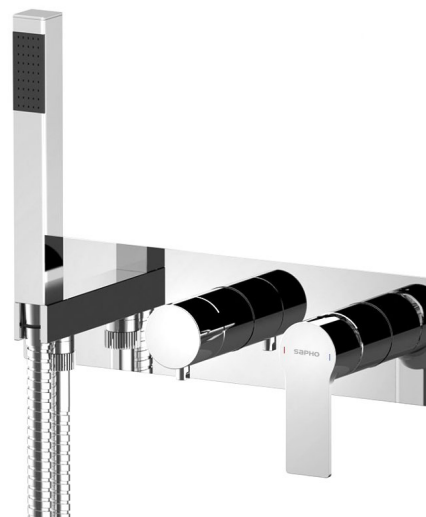

PAX Concealed Shower Mixer incl. Hand Shower, 3 Ways, Chrome

Order code: XA53

Basic information

Brand: Sapho
Series: PAX

Size

Width: 330 mm
Height: 90 mm
Depth: 80 mm

Properties

Colour: Chrome
Material: Brass
Shape: Circular
Installation: Concealed
Type of control: Lever
Type of diverter: Rotary
Cartridge diameter: 35 mm
Equipment: 3 outlets
Weight / Piece: 6.98 kg
Packaging: 1 Piece
Warranty: 6 years

Spare parts

KEROX ECO Replacement Cartridge dia 35mm, low (Order code: 2121B2)

Diverter for 1102-92, 5592T, PY53, XA53 (Order code: D523)

Replacement Cartridge (Order code: 521601)

PAX Concealed Shower Mixer incl. Hand Shower, 3 Ways, Chrome