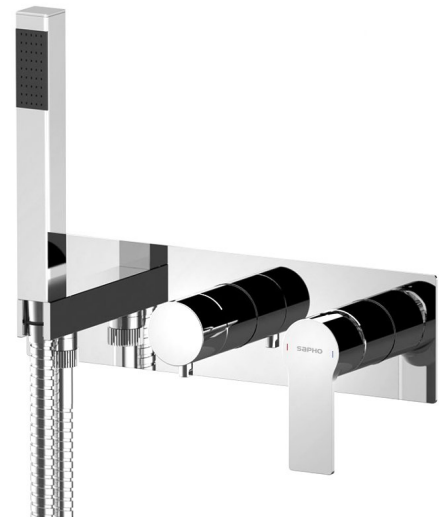

PAX Concealed Shower Mixer incl. Hand Shower, 3 Ways, Chrome

Order code: XA53

Size

Width: 330 mm

Height: 90 mm

Depth: 80 mm

Properties

Colour: Chrome

Material: Brass

Warranty: 6 years

Technical sheet