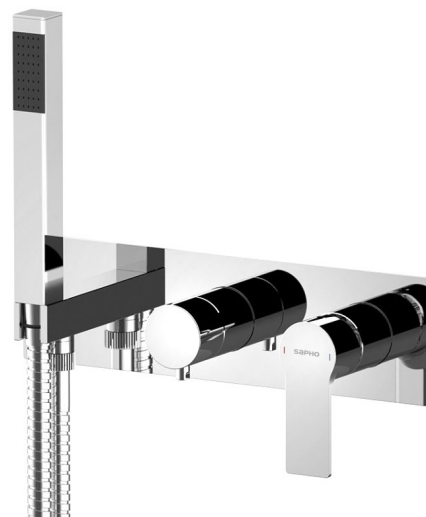

PAX Concealed Shower Mixer incl. Hand Shower, 2 Ways, Chrome

Order code: XA52

Basic information

Brand: Sapho
Series: PAX

Size

Width: 330 mm
Height: 90 mm
Depth: 80 mm

Properties

Colour: Chrome
Material: Brass
Shape: Circular
Installation: Concealed
Type of control: Lever
Type of diverter: Rotary
Cartridge diameter: 35 mm
Equipment: 2 outlets
Weight / Piece: 6.98 kg
Packaging: 1 Piece
Warranty: 6 years

Spare parts

KEROX ECO Replacement Cartridge dia 35mm, low (Order code: 2121B2)

Diverter for 1102-85, 5585T, PY52, XA52 (Order code: D522)

Replacement Cartridge (Order code: 521601)

PAX Concealed Shower Mixer incl. Hand Shower, 2 Ways, Chrome