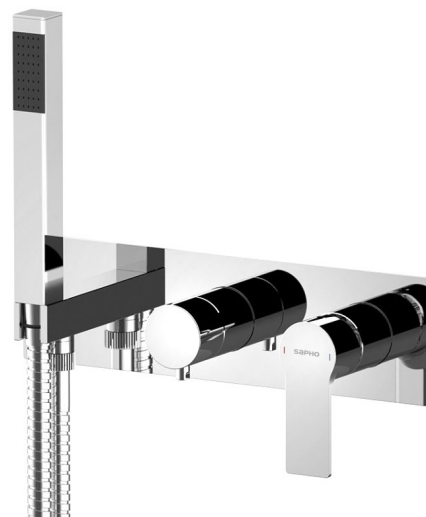

PAX Concealed Shower Mixer incl. Hand Shower, 2 Ways, Chrome

Order code: XA52

Basic information

Brand: Sapho
Series: PAX

Size

Width: 330 mm
Height: 90 mm
Depth: 80 mm

Properties

Colour: Chrome
Material: Brass
Shape: Circular
Installation: Concealed
Type of control: Lever
Type of diverter: Rotary
Cartridge diameter: 35 mm
Equipment: 2 outlets
Weight / Piece: 6.98 kg
Packaging: 1 Piece
Warranty: 6 years

Spare parts

KEROX ECO Replacement Cartridge dia 35mm, low (Order code: 2121B2)

Diverter for 1102-85, 5585T, PY52, XA52 (Order code: D522)

Replacement Cartridge (Order code: 521601)

PAX Concealed Shower Mixer incl. Hand Shower, 2
Ways, Chrome