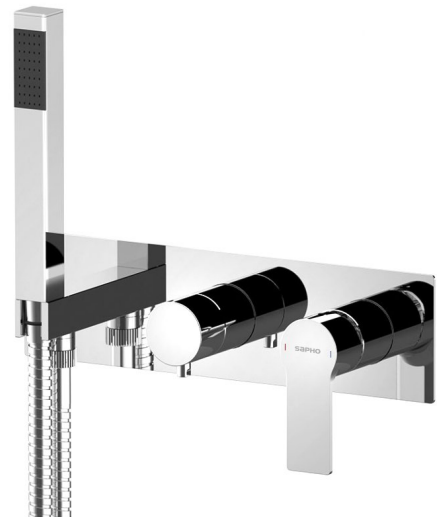

PAX Concealed Shower Mixer incl. Hand Shower, 2 Ways, Chrome

Order code: XA52

Size

Width: 330 mm

Height: 90 mm

Depth: 80 mm

Properties

Colour: Chrome

Material: Brass

Warranty: 6 years

Technical sheet