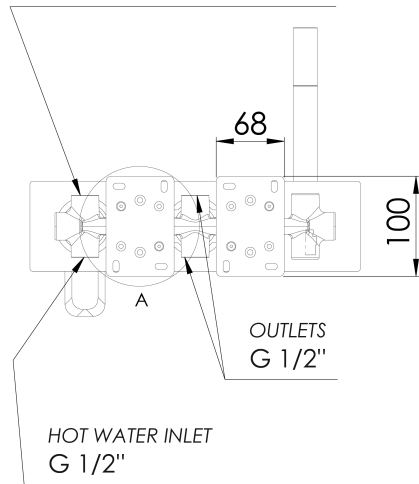

SPY Concealed Shower Mixer incl. Hand Shower, 3 Ways, white matt

Order code: PY53/14

Basic information

Brand: Sapho
Series: SPY

Size

Width: 330 mm
Height: 90 mm
Depth: 89 mm

Properties

Colour: White matt
Material: Brass
Shape: Circular
Installation: Concealed
Type of control: Lever
Type of diverter: Rotary
Cartridge diameter: 35 mm
Equipment: 3 outlets
Weight / Piece: 6.98 kg
Packaging: 1 Piece
Warranty: 6 years

Spare parts

KEROX ECO Replacement Cartridge dia 35mm, low (Order code: 2121B2)

Diverter for 1102-92, 5592T, PY53, XA53 (Order code: D523)

Replacement Cartridge (Order code: 521601)

SPY Concealed Shower Mixer incl. Hand Shower, 3 Ways, white matt

Technical sheet

COLD WATER INLET
G 1/2"

HOT WATER INLET
G 1/2"