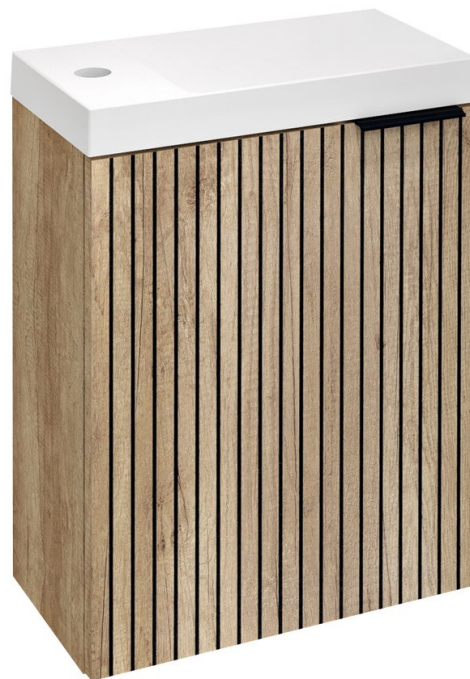

# LATUS X Vanity Unit 39,4x50x22cm, oak Alabama strip/oak Alabama

**Order code:** LT110-2322

## Basic information

**Brand:** Sapho  
**Series:** SAPHO LATUS

## Size

**Width:** 394 mm  
**Height:** 500 mm  
**Depth:** 220 mm

## Properties

**Colour:** Brown  
**Decor:** Oak Alabama  
**Colour options:** According to Swatch  
**Material:** MDF/laminate  
**Installation:** Wall-Hung  
**Type of cabinet:** Door  
**Type of washbasin:** Washbasin  
**Opening direction:** Versatile  
**Equipment:** Slowing hinges  
**Package contains:** Handle  
**Package does not contain:** Washbasin  
**Weight / Piece:** 10.0 kg  
**Packaging:** 1 Piece  
**Warranty:** 2 years