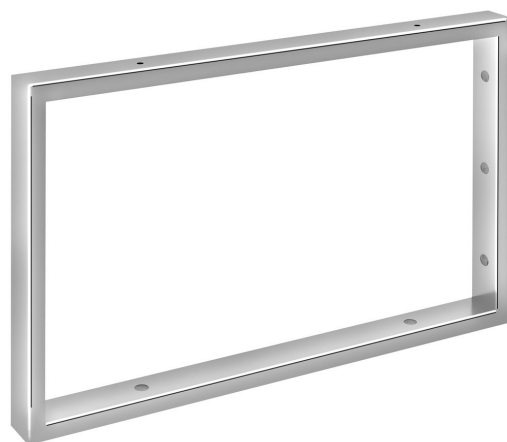

Steel support bracket 490x330x40 mm, chrome

Order code: 30374

Basic information

Brand: Sapho

Size

Width: 40 mm

Height: 330 mm

Depth: 490 mm

Properties

Colour: Chrome

Material: Steel

Weight / Piece: 2.4 kg

Packaging: 1 Piece

Warranty: 2 years

Technical sheet