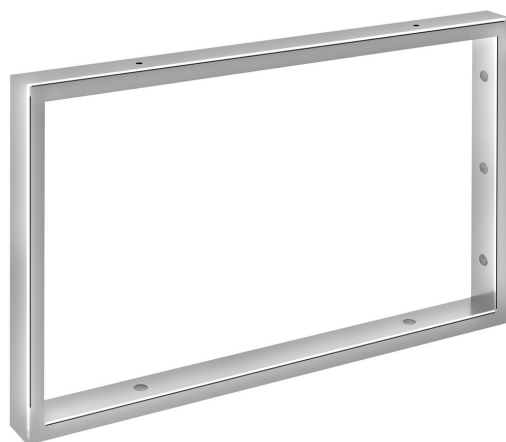

## Steel support bracket 490x330x40 mm, chrome

Order code: 30374

### Size

Width: 40 mm

Height: 330 mm

Depth: 490 mm

### Properties

Colour: Chrome

Material: Steel

Weight / Piece: 2.4 kg

Packaging: 1 Piece

Warranty: 2 years

Technical sheet