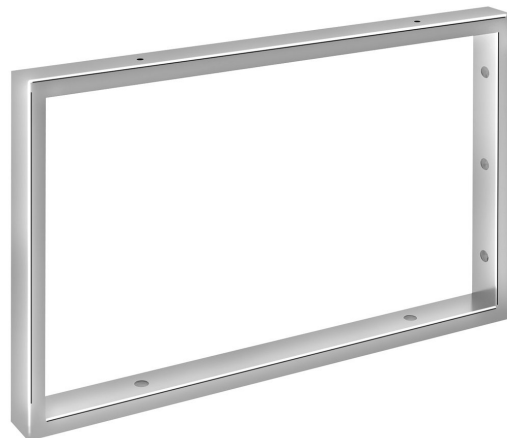

Steel support bracket 490x330x40 mm, chrome

Order code: 30374

Basic information

Brand: Sapho

Size

Width: 40 mm

Height: 330 mm

Depth: 490 mm

Properties

Colour: Chrome

Material: Steel

Weight / Piece: 2.4 kg

Packaging: 1 Piece

Warranty: 2 years

Technical sheet