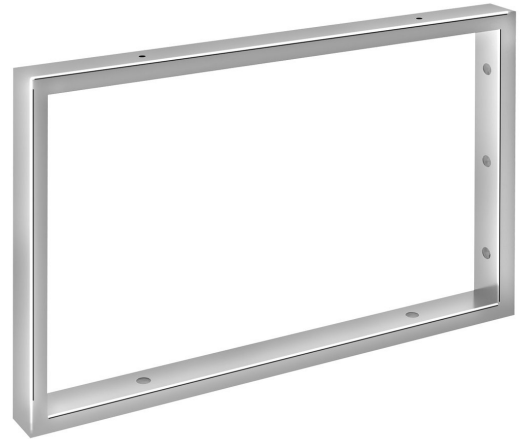

Steel support bracket 490x330x40mm, chrome, 1 piece

Order code: 30374

Size

Width: 40 mm
 Height: 330 mm
 Depth: 490 mm

Properties

Colour: Chrome
 Material: Steel
 Warranty: 2 years

Technical sheet