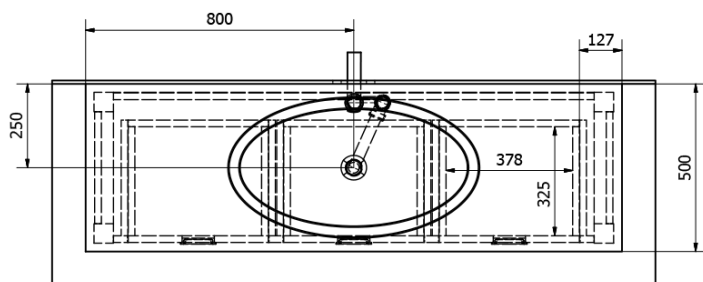

Technical sheet

PRO POUŽITÍ STOJÁNKOVÉ BATERIE JE NUTNO VYVRTAT OTVOR VLEVO NEBO VPRAVO. OTVOR MŮŽE TAKE NA POŽÁDÁNÍ VYVRTAT VÝROBCE DLE TECHNICKÉHO VÝKRESU.