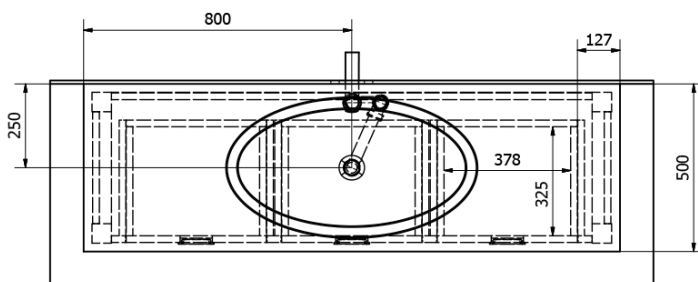

Technical sheet

PRO POUŽITÍ STOJÁNKOVÉ BATERIE JE NUTNO VYVRTAT OTVOR VLEVO NEBO VPRAVO. OTVOR MŮŽE TAKE NA POŽÁDÁNÍ VYVRTAT VÝROBCE DLE TECHNICKÉHO VÝKRESU.