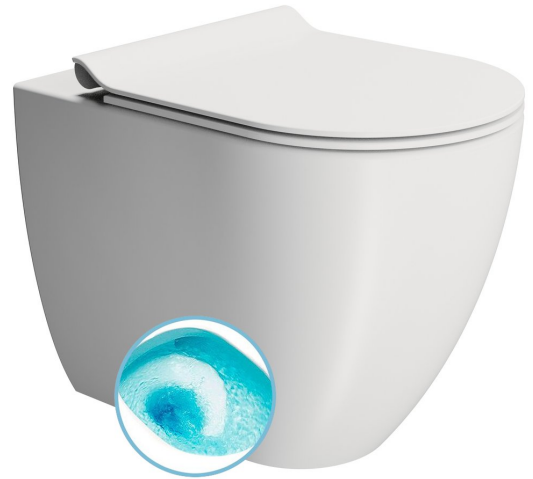

Order code: 880309

**Basic information**

Brand: GSI  
Series: PURA

**Size**

Width: 360 mm  
Height: 420 mm  
Depth: 550 mm

**Properties**

Colour: White  
Material: Ceramic  
Flushing Technology: Swirlflush  
Flushing water volume: Flushing 3 l, Flushing 4,5 l  
Shape: Classic  
Equipment: DualGlaze, S-Trap, P-Trap, Soft Close (slow closing)

Package does not contain: Mounting Kit, Toilet Seat

Weight / Piece: 32.55 kg

Packaging: 1 Piece

Warranty: 2 years

**We recommend buy**

1 Piece PURA/KUBE X toilet seat, SLIM, Soft Close, white matt/chrom (Order code: MS86CSN09)