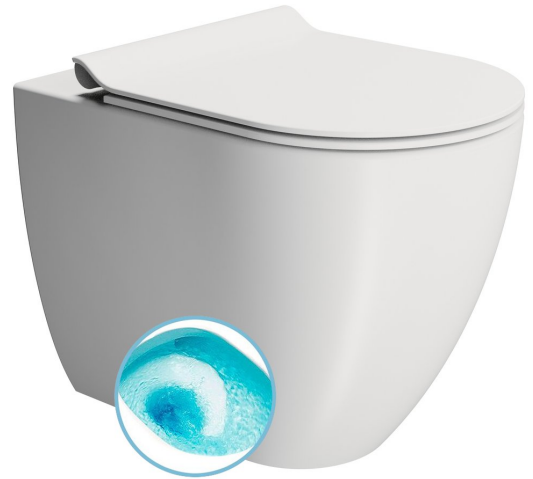

Order code: 880309

Basic information

Brand: GSI
Series: PURA

Size

Width: 360 mm
Height: 420 mm
Depth: 550 mm

Properties

Colour: White
Material: Ceramic
Flushing Technology: Swirlflush
Flushing water volume: Flushing 3 l, Flushing 4,5 l
Shape: Classic
Equipment: DualGlaze, S-Trap, P-Trap, Soft Close (slow closing)

Package does not contain: Mounting Kit, Toilet Seat

Weight / Piece: 32.55 kg

Packaging: 1 Piece

Warranty: 2 years

We recommend buy

1 Piece PURA/KUBE X toilet seat, SLIM, Soft Close, white matt/chrom (Order code: MS86CSN09)