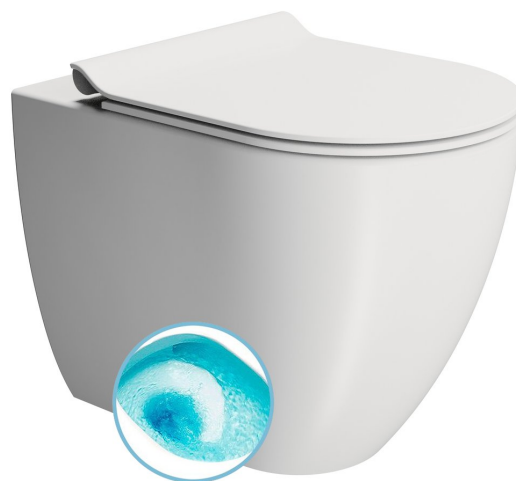

Order code: 880309

Basic information

Brand: GSI
Series: PURA

Size

Width: 360 mm
Height: 420 mm
Depth: 550 mm

Properties

Colour: White
Material: Ceramic
Flushing Technology: Swirlflush
Flushing water volume: Flushing 3 l, Flushing 4,5 l
Shape: Classic
Equipment: DualGlaze, S-Trap, P-Trap
Package contains: Mounting Kit
Package does not contain: Toilet Seat
Weight / Piece: 32.55 kg
Packaging: 1 Piece
Warranty: 2 years

We recommend buy

1 Piece PURA/KUBE X toilet seat, SLIM, Soft Close, white matt/chrom (Order code: MS86CSN09)

Technical sheet