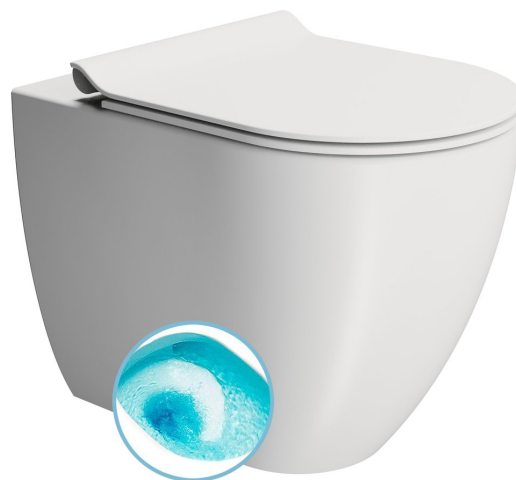

PURA WC pan, Swirlflush, 36x55cm, S-trap/P-trap, white dual-matt

Order code: 880309

Size

Width: 360 mm

Height: 420 mm

Depth: 550 mm

Properties

Colour: White

Material: Ceramic

Warranty: 2 years