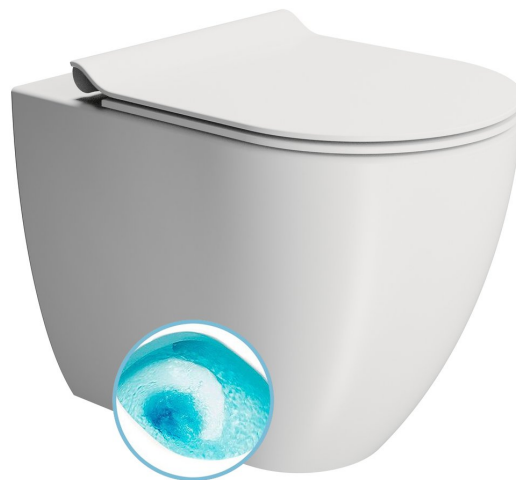

Order code: 880309

Size

Width: 360 mm

Height: 420 mm

Depth: 550 mm

Properties

Colour: White

Material: Ceramic

Warranty: 2 years