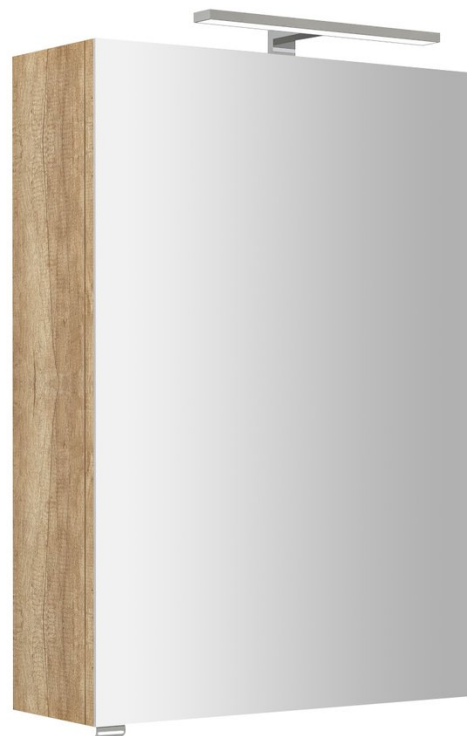

RIWA mirror cabinet incl. LED light, 50x70x17cm, oak Alabama

Order code: RIW050-0022

Basic information

Brand: Sapho
Series: RIWA MIRROR CABINETS

Size

Width: 500 mm
Height: 700 mm
Depth: 170 mm

Properties

Colour: Brown
Decor: Oak Alabama
Colour options: According to Swatch
Material: MDF/laminate
Opening direction: Right
Type of Light: LED
Light Control: Not included
Electrical protection: IP44
Power input: 6 W
LED colour: Cold white (5 700 - 6 500 K)
Luminosity: 457 lm
Equipment: Illuminated, Slowing hinges
Weight / Piece: 17.0 kg
Warranty: 2 years

Spare parts

Hinge, full overlay, soft close, cover Sapho (Order code: DZ110D)

Technical sheet