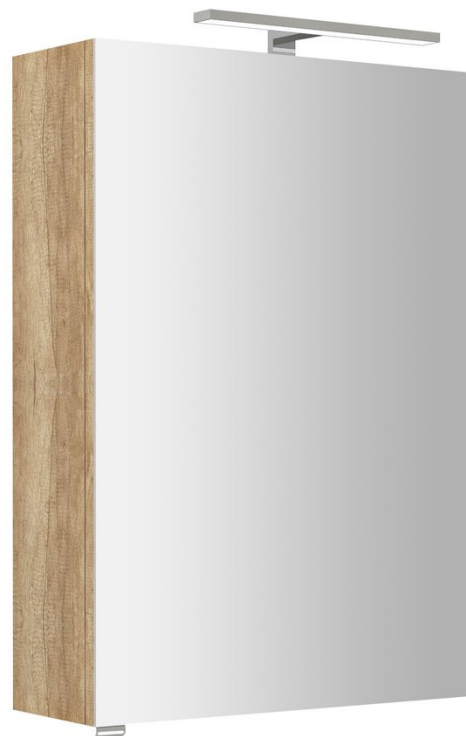

RIWA mirror cabinet incl. LED light, 50x70x17cm, oak Alabama

Order code: RIW050-0022

Basic information

Brand: Sapho
Series: RIWA MIRROR CABINETS

Size

Width: 500 mm
Height: 700 mm
Depth: 170 mm

Properties

Colour: Brown
Decor: Oak Alabama
Colour options: According to Swatch
Material: MDF/laminate
Opening direction: Right
Type of Light: LED
Light Control: Not included
Electrical protection: IP44
Power input: 6 W
LED colour: Cold white (5 700 - 6 500 K)
Luminosity: 457 lm
Equipment: Illuminated, Slowing hinges
Weight / Piece: 17.0 kg
Warranty: 2 years

Spare parts

Hinge, full overlay, soft close, cover Sapho (Order code: DZ110D)

Technical sheet