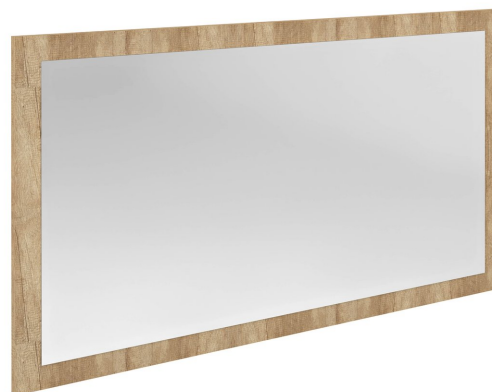

Order code: NX127-2222

Basic information

Brand: Sapho

Series: NIROX

Size

Width: 1200 mm

Height: 700 mm

Properties

Frame colour: Brown

Decor: Oak Alabama

Colour options: According to Swatch

Material: MDF/laminate

Mirror type: Framed mirrors

Shape: Rectangle

Weight / Piece: 19.5 kg

Warranty: 2 years