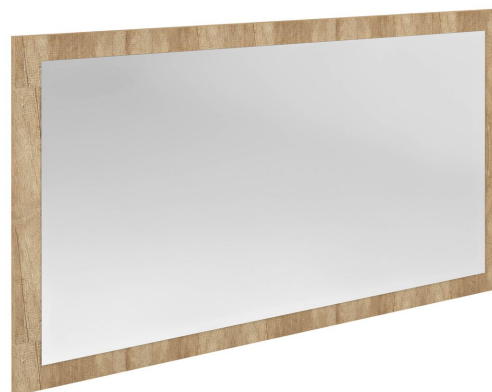

Order code: NX127-2222

Basic information

Brand: Sapho
Series: NIROX

Size

Width: 1200 mm
Height: 700 mm

Properties

Frame colour: Brown
Decor: Oak Alabama
Colour options: According to Swatch
Material: MDF/laminate
Mirror type: Framed mirrors
Shape: Rectangle
Weight / Piece: 19.5 kg
Warranty: 2 years