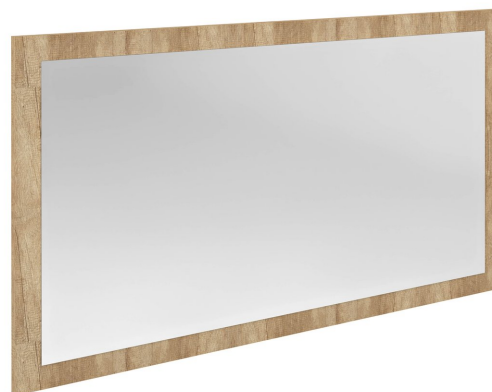

Order code: NX127-2222

**Basic information**

Brand: Sapho  
Series: NIROX

**Size**

Width: 1200 mm  
Height: 700 mm

**Properties**

Frame colour: Brown  
Decor: Oak Alabama  
Colour options: According to Swatch  
Material: MDF/laminate  
Mirror type: Framed mirrors  
Shape: Rectangle  
Weight / Piece: 19.5 kg  
Warranty: 2 years