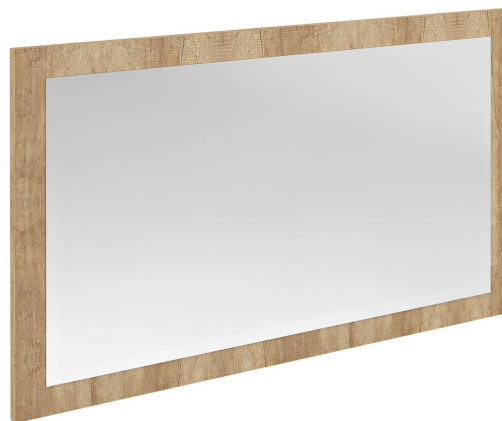

Order code: NX106-2222

Basic information

Brand: Sapho
Series: NIROX

Size

Width: 1000 mm
Height: 600 mm

Properties

Frame colour: Brown
Decor: Oak Alabama
Colour options: According to Swatch
Material: MDF/laminate
Mirror type: Framed mirrors
Shape: Rectangle
Equipment: Swivel
Weight / Piece: 11.0 kg
Warranty: 2 years