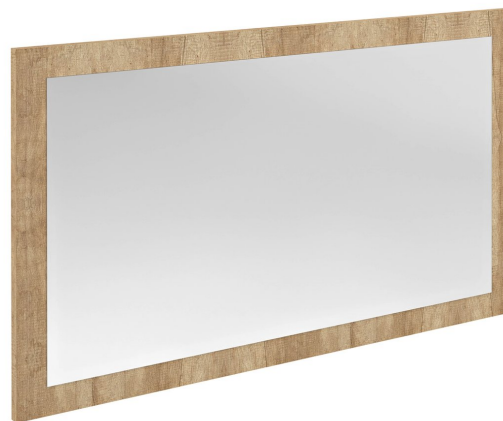

Order code: NX106-2222

Basic information

Brand: Sapho
Series: NIROX

Size

Width: 1000 mm
Height: 600 mm

Properties

Frame colour: Brown
Decor: Oak Alabama
Colour options: According to Swatch
Material: MDF/laminate
Mirror type: Framed mirrors
Shape: Rectangle
Equipment: Swivel
Weight / Piece: 11.0 kg
Warranty: 2 years