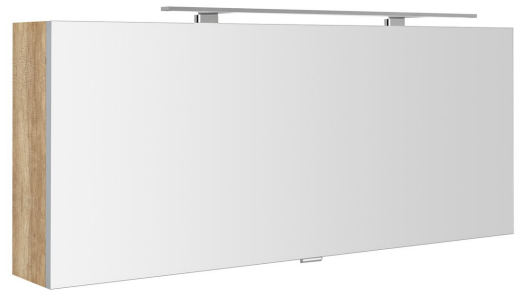

CLOE Mirror cabinet with LED lighting 120x50x18cm, oak Alabama

Order code: CE120-0022

Basic information

Brand: Sapho
Series: CLOE

Size

Width: 1200 mm
Height: 500 mm
Depth: 180 mm

Properties

Colour: Brown
Decor: Oak Alabama
Colour options: According to Swatch
Material: MDF/laminate
Type of Light: LED
Light Control: Not included
Electrical protection: IP44
Power input: 10 W
LED colour: Cold white (5 700 - 6 500 K)
Luminosity: 791 lm
Equipment: Integrated el. socket, Illuminated, Slowing hinges
Weight / Piece: 13.82 kg
Warranty: 2 years

CLOE Mirror cabinet with LED lighting 120x50x18cm, oak Alabama

Technical sheet