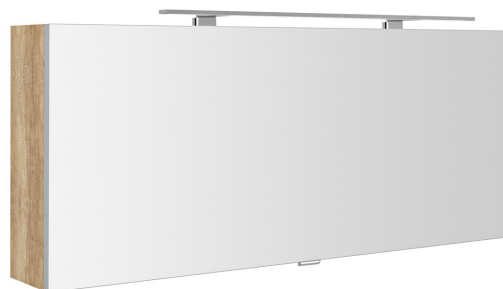

# CLOE Mirror cabinet with LED lighting 120x50x18cm, oak Alabama

**SAPHO**

Order code: CE120-0022

## Size

Width: 1200 mm  
Height: 500 mm  
Depth: 180 mm

## Properties

Colour: Brown  
Decor: Oak Alabama  
Material: MDF/laminate  
Warranty: 2 years