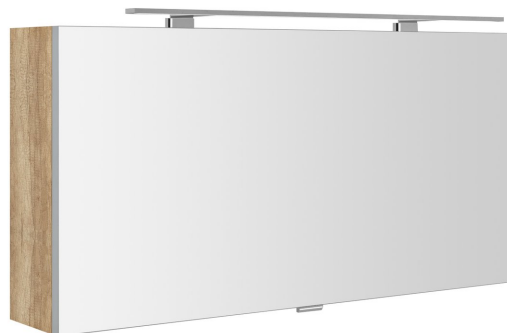

CLOE Mirror cabinet with LED lighting 100x50x18cm, oak Alabama

Order code: CE100-0022

Basic information

Brand: Sapho
Series: CLOE

Size

Width: 1000 mm
Height: 500 mm
Depth: 180 mm

Properties

Colour: Brown
Decor: Oak Alabama
Colour options: According to Swatch
Material: MDF/laminate
Type of Light: LED
Light Control: Not included
Electrical protection: IP44
Power input: 10 W
LED colour: Cold white (5 700 - 6 500 K)
Luminosity: 791 lm
Equipment: Integrated el. socket, Illuminated, Slowing hinges
Weight / Piece: 11.82 kg
Warranty: 2 years

CLOE Mirror cabinet with LED lighting 100x50x18cm,
oak Alabama

Technical sheet