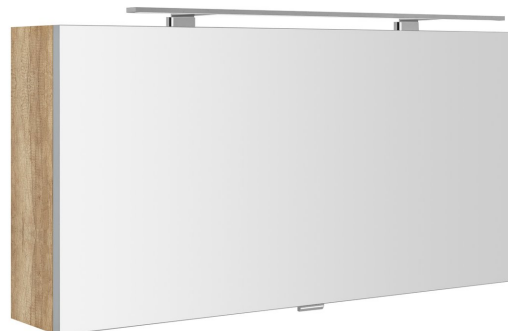

CLOE Mirror cabinet with LED lighting 100x50x18cm, oak Alabama

 **SAPHO**

Order code: CE100-0022

Size

Width: 1000 mm
Height: 500 mm
Depth: 180 mm

Properties

Colour: Brown
Decor: Oak Alabama
Material: MDF/laminate
Warranty: 2 years