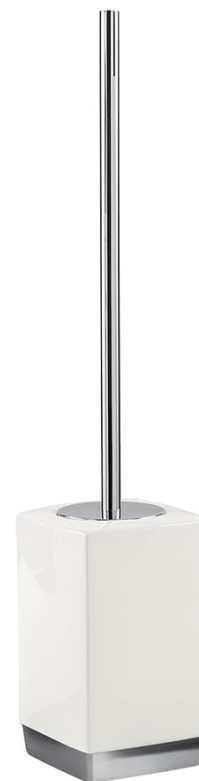

## LUCY Freestanding Toilet Brush/Holder, ceramic

Order code: LY33

### Basic information

Brand: Gedy  
Series: LUCY

### Size

Width: 97 mm  
Height: 470 mm  
Depth: 97 mm

### Properties

Colour: White  
Material: Ceramic  
Shape: Square  
Type: Toilet brush  
Installation: Freestanding  
Weight / Piece: 0.904 kg  
Packaging: 1 Piece  
Warranty: 2 years

Technical sheet