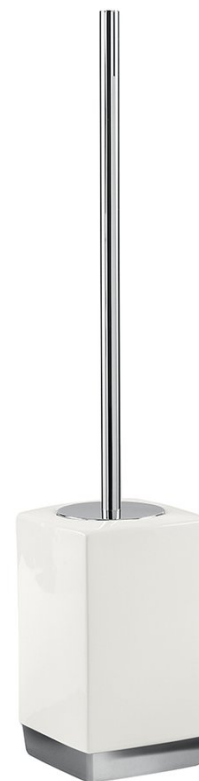

LUCY Freestanding Toilet Brush/Holder, ceramic

Order code: LY33

Basic information

Brand: Gedy

Series: LUCY

Size

Width: 97 mm

Height: 470 mm

Depth: 97 mm

Properties

Colour: White

Material: Ceramic

Shape: Square

Type: Toilet brush

Installation: Freestanding

Weight / Piece: 0.904 kg

Packaging: 1 Piece

Warranty: 2 years