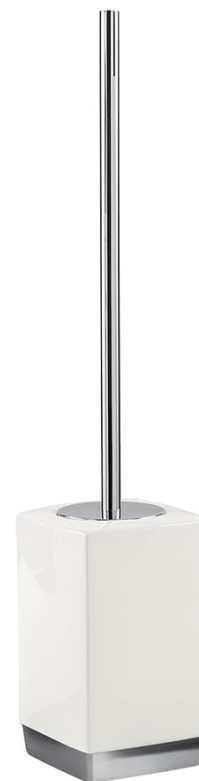

LUCY Freestanding Toilet Brush/Holder, ceramic

Order code: LY33

Basic information

Brand: Gedy
Series: LUCY

Size

Width: 97 mm
Height: 470 mm
Depth: 97 mm

Properties

Colour: White
Material: Ceramic
Shape: Square
Type: Toilet brush
Installation: Freestanding
Weight / Piece: 0.904 kg
Packaging: 1 Piece
Warranty: 2 years