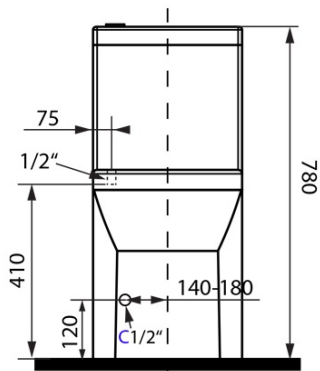

HYGIE combi toilet with washbasin, S-Trap/P-trap, white

Order code: PB104W

Basic information

Brand: Aqualine

Size

Width: 365 mm

Height: 780 mm

Depth: 720 mm

Properties

Colour: White

Material: Ceramic

Flushing Technology: Standard

Flushing water volume: Flushing 4 l, Flushing 6 l

Shape: Classic

Equipment: S-Trap, P-Trap, Cloakroom basin

Weight / Piece: 49.8 kg

HYGIE set of filling and flushing mechanism, bovden (Order code: NDPB104-2)

HYGIE umývatko (Order code: NDPB104-3)

Technical sheet

COLD WATER

- ACCESSORIES:** 1x Valve tap (ZY12045)
 1x 33155 - Flexible hose F1/2"xF1/2", 50cm
 1x A80 MAC - Corner Valve
 1x 33254 - Flexible hose F3/8"xF1/2", 40cm
 1x 159.325.0 - WC PAN Flexible Connection

COLD/HOT WATER

- ACCESSORIES:** 1x Mixer tap (SM07)
 2x 44456 – Flexible hose M10xF1/2", 60cm
 1x A80 MAC – Corner Valve
 1x 33254 – Flexible hose F3/8"xF1/2", 40cm
 1x 159.325.0 – WC Pan Flexible Connection