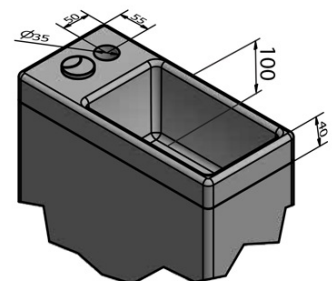

HYGIE combi toilet with washbasin, S-Trap/P-trap, white

Order code: PB104W

Basic information

Brand: Aqualine

Size

Width: 365 mm

Height: 780 mm

Depth: 720 mm

Properties

Colour: White

Material: Ceramic

Flushing Technology: Standard

Flushing water volume: Flushing 4 l, Flushing 6 l

Shape: Classic

Equipment: S-Trap, P-Trap, Cloakroom basin

Weight / Piece: 49.8 kg

HYGIE set of filling and flushing mechanism, bovden (Order code: NDPB104-2)

HYGIE umývatko (Order code: NDPB104-3)

Technical sheet

COLD WATER

- ACCESSORIES:** 1x Valve tap (ZY12045)
 1x 33155 - Flexible hose F1/2"xF1/2", 50cm
 1x A80 MAC - Corner Valve
 1x 33254 - Flexible hose F3/8"xF1/2", 40cm
 1x 159.325.0 - WC PAN Flexible Connection

COLD/HOT WATER

- ACCESSORIES:** 1x Mixer tap (SM07)
 2x 44456 – Flexible hose M10xF1/2", 60cm
 1x A80 MAC – Corner Valve
 1x 33254 – Flexible hose F3/8"xF1/2", 40cm
 1x 159.325.0 – WC Pan Flexible Connection