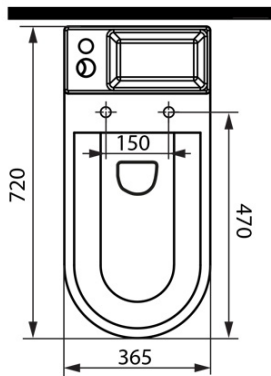

HYGIE combi toilet with washbasin, S-Trap/P-trap, white

Order code: PB104W

Basic information

Brand: Aqualine

Size

Width: 365 mm

Height: 780 mm

Depth: 720 mm

Properties

Colour: White

Material: Ceramic

Flushing Technology: Standard

Flushing water volume: Flushing 4 l, Flushing 6 l

Shape: Classic

Equipment: S-Trap, P-Trap, Cloakroom basin

Weight / Piece: 49.8 kg

HYGIE set of filling and flushing mechanism, bovden (Order code: NDPB104-2)

HYGIE umývatko (Order code: NDPB104-3)

Technical sheet

COLD WATER

- ACCESSORIES:** 1x Valve tap (ZY12045)
 1x 33155 - Flexible hose F1/2"xF1/2", 50cm
 1x A80 MAC - Corner Valve
 1x 33254 - Flexible hose F3/8"xF1/2", 40cm
 1x 159.325.0 - WC PAN Flexible Connection

COLD/HOT WATER

- ACCESSORIES:** 1x Mixer tap (SM07)
 2x 44456 – Flexible hose M10xF1/2", 60cm
 1x A80 MAC – Corner Valve
 1x 33254 – Flexible hose F3/8"xF1/2", 40cm
 1x 159.325.0 – WC Pan Flexible Connection