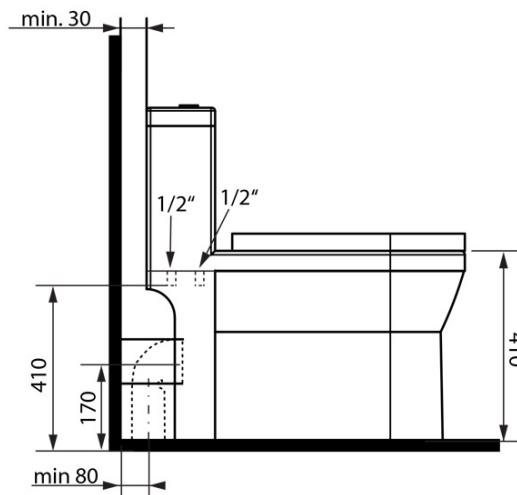

HYGIE combi toilet with washbasin, S-Trap/P-trap, white

Order code: PB104W

Basic information

Brand: Aqualine

Size

Width: 365 mm

Height: 780 mm

Depth: 720 mm

Properties

Colour: White

Material: Ceramic

Flushing Technology: Standard

Flushing water volume: Flushing 4 l, Flushing 6 l

Shape: Classic

Equipment: S-Trap, P-Trap, Cloakroom basin

Weight / Piece: 49.8 kg

HYGIE set of filling and flushing mechanism, bovden (Order code: NDPB104-2)

HYGIE umývatko (Order code: NDPB104-3)

Technical sheet

COLD WATER

- ACCESSORIES:** 1x Valve tap (ZY12045)
 1x 33155 - Flexible hose F1/2"xF1/2", 50cm
 1x A80 MAC - Corner Valve
 1x 33254 - Flexible hose F3/8"xF1/2", 40cm
 1x 159.325.0 - WC PAN Flexible Connection

COLD/HOT WATER

- ACCESSORIES:** 1x Mixer tap (SM07)
 2x 44456 – Flexible hose M10xF1/2", 60cm
 1x A80 MAC – Corner Valve
 1x 33254 – Flexible hose F3/8"xF1/2", 40cm
 1x 159.325.0 – WC Pan Flexible Connection