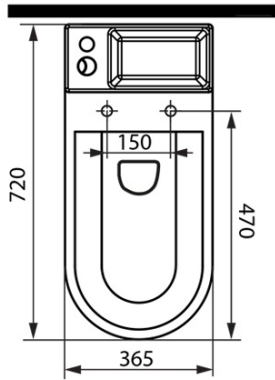

HYGIE combi toilet with washbasin, S-Trap/P-trap, white

Order code: PB104W

Basic information

Brand: Aqualine

Size

Width: 365 mm

Height: 780 mm

Depth: 720 mm

Properties

Colour: White

Material: Ceramic

Flushing Technology: Standard

Flushing water volume: Flushing 4 l, Flushing 6 l

Shape: Classic

Equipment: S-Trap, P-Trap, Cloakroom basin

Weight / Piece: 49.8 kg

HYGIE set of filling and flushing mechanism, bovden (Order code: NDPB104-2)

HYGIE umývatko (Order code: NDPB104-3)

Technical sheet

COLD WATER

- ACCESSORIES:** 1x Valve tap (ZY12045)
 1x 33155 - Flexible hose F1/2"xF1/2", 50cm
 1x A80 MAC - Corner Valve
 1x 33254 - Flexible hose F3/8"xF1/2", 40cm
 1x 159.325.0 - WC PAN Flexible Connection

COLD/HOT WATER

- ACCESSORIES:** 1x Mixer tap (SM07)
 2x 44456 – Flexible hose M10xF1/2", 60cm
 1x A80 MAC – Corner Valve
 1x 33254 – Flexible hose F3/8"xF1/2", 40cm
 1x 159.325.0 – WC Pan Flexible Connection