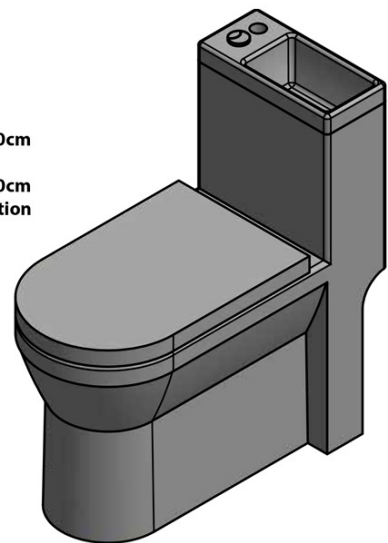

HYGIE combi toilet with washbasin, S-Trap/P-trap, white

Order code: PB104W

Basic information

Brand: Aqualine

Size

Width: 365 mm

Height: 780 mm

Depth: 720 mm

Properties

Colour: White

Material: Ceramic

Flushing Technology: Standard

Flushing water volume: Flushing 4 l, Flushing 6 l

Shape: Classic

Equipment: S-Trap, P-Trap, Cloakroom basin

Weight / Piece: 49.8 kg

HYGIE set of filling and flushing mechanism, bovden (Order code: NDPB104-2)

HYGIE umývatko (Order code: NDPB104-3)

Technical sheet

COLD WATER

- ACCESSORIES:** 1x Valve tap (ZY12045)
 1x 33155 - Flexible hose F1/2"xF1/2", 50cm
 1x A80 MAC - Corner Valve
 1x 33254 - Flexible hose F3/8"xF1/2", 40cm
 1x 159.325.0 - WC PAN Flexible Connection

COLD/HOT WATER

- ACCESSORIES:** 1x Mixer tap (SM07)
 2x 44456 – Flexible hose M10xF1/2", 60cm
 1x A80 MAC – Corner Valve
 1x 33254 – Flexible hose F3/8"xF1/2", 40cm
 1x 159.325.0 – WC Pan Flexible Connection