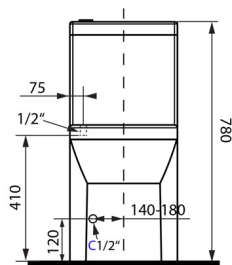

## Size

Width: 365 mm  
Height: 780 mm  
Depth: 720 mm

## Technical sheet

**COLD/HOT WATER**

- ACCESSORIES: 1x Mixer tap (SM07)  
 2x 44456 - Flexible hose M10x1/2", 60cm  
 1x A80 MAC - Corner Valve  
 1x 33254 - Flexible hose F3/8"xF1/2", 40cm  
 1x 159.325.0 - WC Pan Flexible Connection