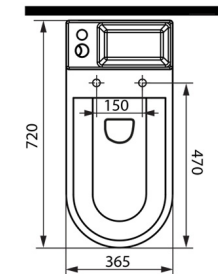

## Size

Width: 365 mm  
Height: 780 mm  
Depth: 720 mm

## Technical sheet

**COLD/HOT WATER**

- ACCESSORIES: 1x Mixer tap (SM07)  
 2x 44456 - Flexible hose M10x1/2", 60cm  
 1x A80 MAC - Corner Valve  
 1x 33254 - Flexible hose F3/8"xF1/2", 40cm  
 1x 159.325.0 - WC Pan Flexible Connection