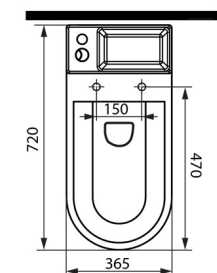

## Size

Width: 365 mm  
Height: 780 mm  
Depth: 720 mm

## Technical sheet

**COLD/HOT WATER**

- ACCESSORIES: 1x Mixer tap (SM07)  
 2x 44456 - Flexible hose M10x1/2", 60cm  
 1x A80 MAC - Corner Valve  
 1x 33254 - Flexible hose F3/8"xF1/2", 40cm  
 1x 159.325.0 - WC Pan Flexible Connection