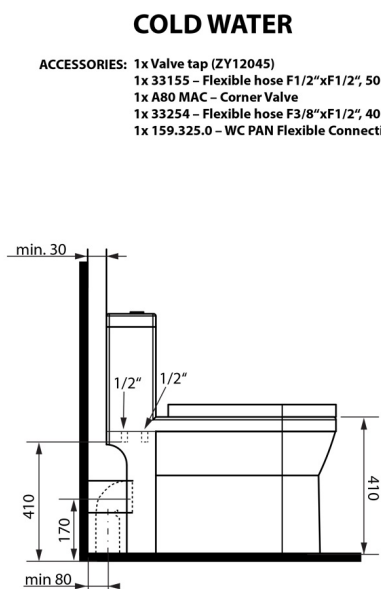

## Size

Width: 365 mm  
Height: 780 mm  
Depth: 720 mm

## Technical sheet

**COLD/HOT WATER**

- ACCESSORIES: 1x Mixer tap (SM07)  
 2x 44456 - Flexible hose M10x1/2", 60cm  
 1x A80 MAC - Corner Valve  
 1x 33254 - Flexible hose F3/8"xF1/2", 40cm  
 1x 159.325.0 - WC Pan Flexible Connection