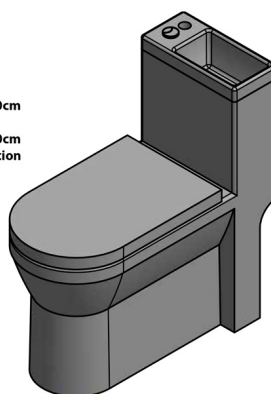

## Size

Width: 365 mm  
Height: 780 mm  
Depth: 720 mm

## Technical sheet

**COLD/HOT WATER**

- ACCESSORIES: 1x Mixer tap (SM07)  
 2x 44456 - Flexible hose M10x1/2", 60cm  
 1x A80 MAC - Corner Valve  
 1x 33254 - Flexible hose F3/8"xF1/2", 40cm  
 1x 159.325.0 - WC Pan Flexible Connection