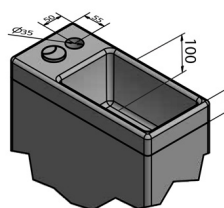

## Size

Width: 365 mm  
Height: 780 mm  
Depth: 720 mm

## Technical sheet

**COLD/HOT WATER**

- ACCESSORIES: 1x Mixer tap (SM07)  
 2x 44456 - Flexible hose M10x1/2", 60cm  
 1x A80 MAC - Corner Valve  
 1x 33254 - Flexible hose F3/8"xF1/2", 40cm  
 1x 159.325.0 - WC Pan Flexible Connection