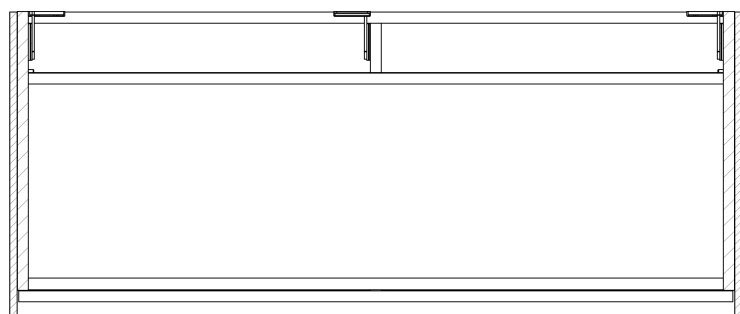

VIERA Vanity Unit 120x44x50cm, white matt/Oak Alabama

Order code: VA120-2222

Basic information

Brand: Sapho
Series: VIERA

Size

Width: 1200 mm
Height: 440 mm
Depth: 500 mm

Properties

Colour: White matt, Brown
Decor: Oak Alabama
Colour options: According to the Swatch
Material: DTDL, Solid Surface - Artificial stone
Installation: Wall-Hung
Type of cabinet: Drawers
Type of washbasin: Countertop washbasin
Equipment: Silent and soft closing
Package does not contain: Washbasin
Weight / Piece: 68.4 kg
Warranty: 2 years

Technical sheet

Installation of drain + hot & cold water pipes