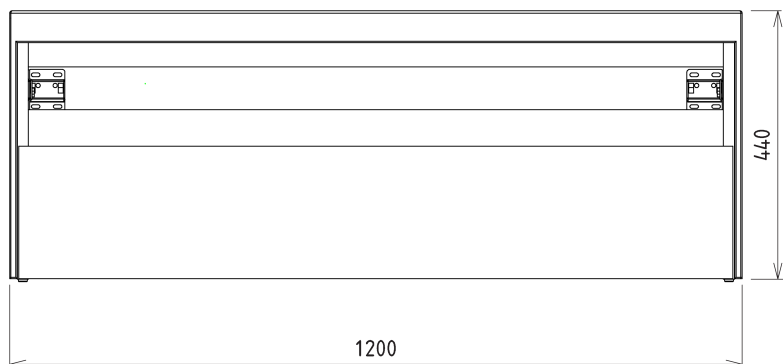

VIERA Vanity Unit 120x44x50cm, white matt/Oak Alabama

Order code: VA120-2222

Basic information

Brand: Sapho
Series: VIERA

Size

Width: 1200 mm
Height: 440 mm
Depth: 500 mm

Properties

Colour: White matt, Brown
Decor: Oak Alabama
Colour options: According to the Swatch
Material: DTDL, Solid Surface - Artificial stone
Installation: Wall-Hung
Type of cabinet: Drawers
Type of washbasin: Countertop washbasin
Equipment: Silent and soft closing
Package does not contain: Washbasin
Weight / Piece: 68.4 kg
Warranty: 2 years

Technical sheet

Installation of drain + hot & cold water pipes