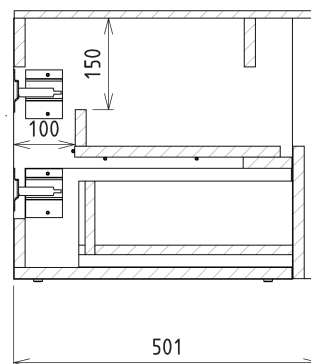

VIERA Vanity Unit 120x44x50cm, white matt/Oak Alabama

Order code: VA120-2222

Basic information

Brand: Sapho
Series: VIERA

Size

Width: 1200 mm
Height: 440 mm
Depth: 500 mm

Properties

Colour: White matt, Brown
Decor: Oak Alabama
Colour options: According to the Swatch
Material: DTDL, Solid Surface - Artificial stone
Installation: Wall-Hung
Type of cabinet: Drawers
Type of washbasin: Countertop washbasin
Equipment: Silent and soft closing
Package does not contain: Washbasin
Weight / Piece: 68.4 kg
Warranty: 2 years

Technical sheet

Installation of drain + hot & cold water pipes