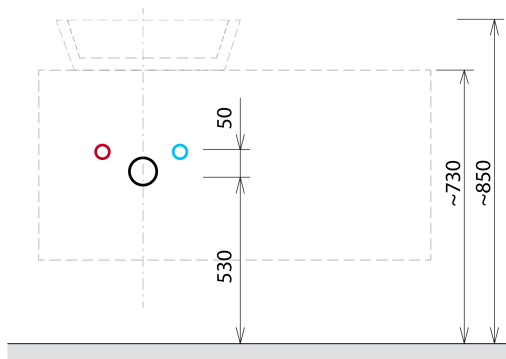

VIERA Vanity Unit 120x44x50cm, white matt/Oak Alabama

Order code: VA120-2222

Basic information

Brand: Sapho
Series: VIERA

Size

Width: 1200 mm
Height: 440 mm
Depth: 500 mm

Properties

Colour: White matt, Brown
Decor: Oak Alabama
Colour options: According to the Swatch
Material: DTDL, Solid Surface - Artificial stone
Installation: Wall-Hung
Type of cabinet: Drawers
Type of washbasin: Countertop washbasin
Equipment: Silent and soft closing
Package does not contain: Washbasin
Weight / Piece: 68.4 kg
Warranty: 2 years

Technical sheet

Installation of drain + hot & cold water pipes