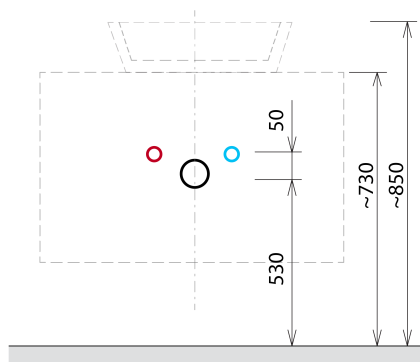

VIERA Vanity Unit 100x44x50cm, white matt/Oak Alabama

Order code: VA100-2222

Basic information

Brand: Sapho
Series: VIERA

Size

Width: 1000 mm
Height: 440 mm
Depth: 500 mm

Properties

Colour: White matt, Brown
Decor: Oak Alabama
Colour options: According to the Swatch
Material: DTDL, Solid Surface - Artificial stone
Installation: Wall-Hung
Type of cabinet: Drawers
Type of washbasin: Countertop washbasin
Equipment: Silent and soft closing
Package does not contain: Washbasin
Weight / Piece: 57.0 kg
Warranty: 2 years

Technical sheet

Installation of drain + hot & cold water pipes