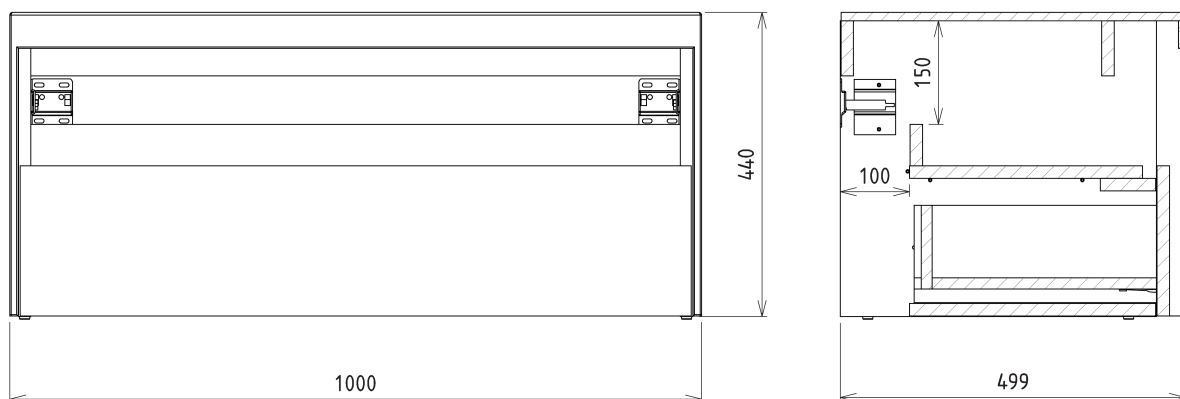

VIERA Vanity Unit 100x44x50cm, white matt/Oak Alabama

Order code: VA100-2222

Basic information

Brand: Sapho
Series: VIERA

Size

Width: 1000 mm
Height: 440 mm
Depth: 500 mm

Properties

Colour: White matt, Brown
Decor: Oak Alabama
Colour options: According to the Swatch
Material: DTDL, Solid Surface - Artificial stone
Installation: Wall-Hung
Type of cabinet: Drawers
Type of washbasin: Countertop washbasin
Equipment: Silent and soft closing
Package does not contain: Washbasin
Weight / Piece: 57.0 kg
Warranty: 2 years

Technical sheet

Installation of drain + hot & cold water pipes