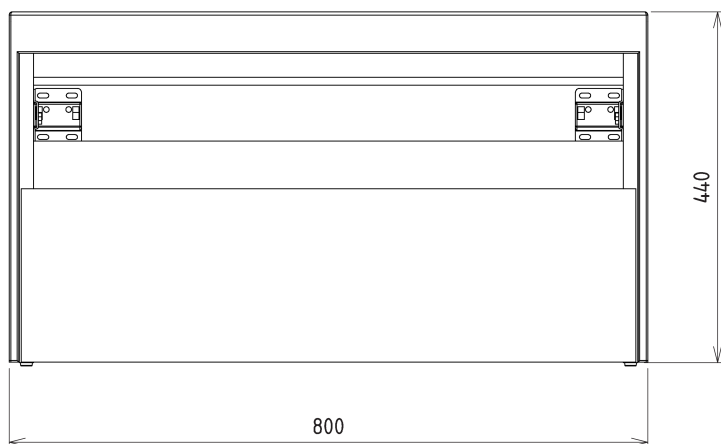

VIERA Vanity Unit 80x44x50cm, white matt/Oak Alabama

Order code: VA080-2222

Basic information

Brand: Sapho
Series: VIERA

Size

Width: 800 mm
Height: 440 mm
Depth: 500 mm

Properties

Colour: White matt, Brown
Decor: Oak Alabama
Colour options: According to the Swatch
Material: DTDL, Solid Surface - Artificial stone
Installation: Wall-Hung
Type of cabinet: Drawers
Type of washbasin: Countertop washbasin
Equipment: Silent and soft closing
Package does not contain: Washbasin
Weight / Piece: 45.6 kg
Warranty: 2 years

Technical sheet

Installation of drain + hot & cold water pipes