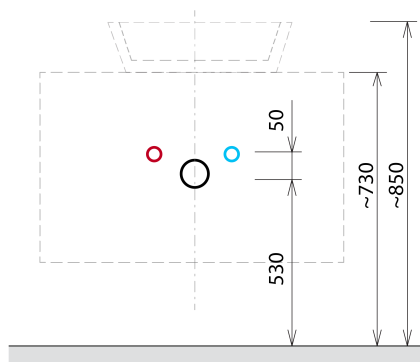

VIERA Vanity Unit 80x44x50cm, white matt/Oak Alabama

Order code: VA080-2222

Basic information

Brand: Sapho
Series: VIERA

Size

Width: 800 mm
Height: 440 mm
Depth: 500 mm

Properties

Colour: White matt, Brown
Decor: Oak Alabama
Colour options: According to the Swatch
Material: DTDL, Solid Surface - Artificial stone
Installation: Wall-Hung
Type of cabinet: Drawers
Type of washbasin: Countertop washbasin
Equipment: Silent and soft closing
Package does not contain: Washbasin
Weight / Piece: 45.6 kg
Warranty: 2 years

Technical sheet

Installation of drain + hot & cold water pipes