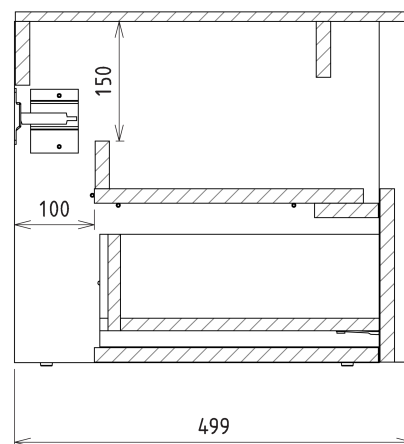

VIERA Vanity Unit 80x44x50cm, white matt/Oak Alabama

Order code: VA080-2222

Basic information

Brand: Sapho
Series: VIERA

Size

Width: 800 mm
Height: 440 mm
Depth: 500 mm

Properties

Colour: White matt, Brown
Decor: Oak Alabama
Colour options: According to the Swatch
Material: DTDL, Solid Surface - Artificial stone
Installation: Wall-Hung
Type of cabinet: Drawers
Type of washbasin: Countertop washbasin
Equipment: Silent and soft closing
Package does not contain: Washbasin
Weight / Piece: 45.6 kg
Warranty: 2 years

Technical sheet

Installation of drain + hot & cold water pipes