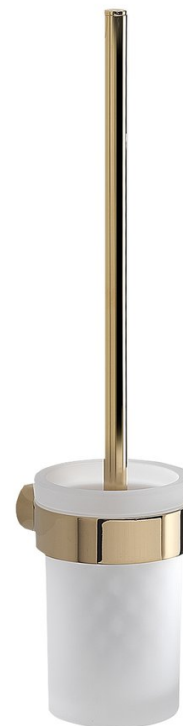

# PIRENEI Wall-Hung Toilet Brush, frosted glass, gold

**Order code:** PI330387

## Basic information

**Brand:** Gedy  
**Series:** PIRENEI

## Size

**Diameter:** 85 mm  
**Width:** 85 mm  
**Height:** 379 mm  
**Depth:** 105 mm

## Properties

**Colour:** Gold  
**Material:** Glass, Alloy  
**Shape:** Circular  
**Type:** Toilet brush  
**Installation:** Drilling  
**Equipment:** PVD coating  
**Weight / Piece:** 0.956 kg  
**Packaging:** 1 Piece  
**Warranty:** 10 years