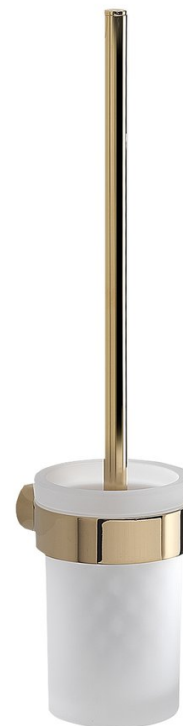

PIRENEI Wall-Hung Toilet Brush, frosted glass, gold

Order code: PI330387

Basic information

Brand: Gedy
Series: PIRENEI

Size

Diameter: 85 mm
Width: 85 mm
Height: 379 mm
Depth: 105 mm

Properties

Colour: Gold
Material: Glass, Alloy
Shape: Circular
Type: Toilet brush
Installation: Drilling
Equipment: PVD coating
Weight / Piece: 0.956 kg
Packaging: 1 Piece
Warranty: 10 years