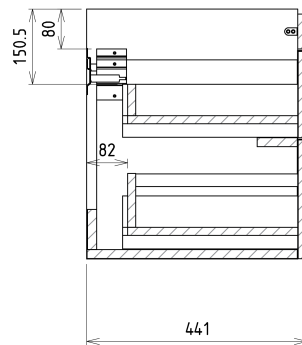

SITIA Double Basin Vanity Unit 116x50x44,2cm, 4 Drawer, oak Alabama

Order code: SI120-2222

Basic information

Brand: Sapho
Series: SITIA

Size

Width: 1160 mm
Height: 500 mm
Depth: 441 mm

Properties

Colour: Brown
Decor: Oak Alabama
Colour options: According to Swatch
Material: MDF/laminate
Installation: Wall-Hung
Type of cabinet: Drawers
Type of washbasin: Double basin
Equipment: Silent and soft closing
Package contains: Handle
Package does not contain: Washbasin
Weight / Piece: 40.0 kg
Warranty: 2 years

Spare parts

Furniture Hinge CAMAR 60x28 (Order code: D-07.091.660.05)

SITIA Double Basin Vanity Unit 116x50x44,2cm, 4
Drawer, oak Alabama

Technical sheet

Installation of drain + hot & cold water pipes