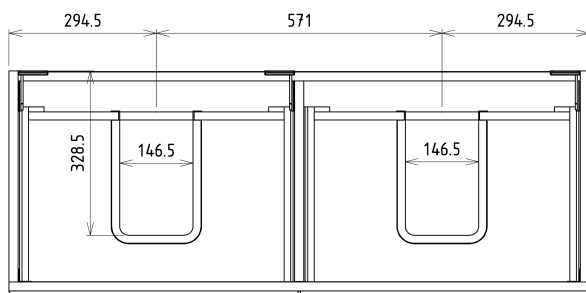

SITIA Double Basin Vanity Unit 116x50x44,2cm, 4 Drawer, oak Alabama

Order code: SI120-2222

Basic information

Brand: Sapho
Series: SITIA

Size

Width: 1160 mm
Height: 500 mm
Depth: 441 mm

Properties

Colour: Brown
Decor: Oak Alabama
Colour options: According to Swatch
Material: MDF/laminate
Installation: Wall-Hung
Type of cabinet: Drawers
Type of washbasin: Double basin
Equipment: Silent and soft closing
Package contains: Handle
Package does not contain: Washbasin
Weight / Piece: 40.0 kg
Warranty: 2 years

Spare parts

Furniture Hinge CAMAR 60x28 (Order code: D-07.091.660.05)

SITIA Double Basin Vanity Unit 116x50x44,2cm, 4
Drawer, oak Alabama

Technical sheet

Installation of drain + hot & cold water pipes