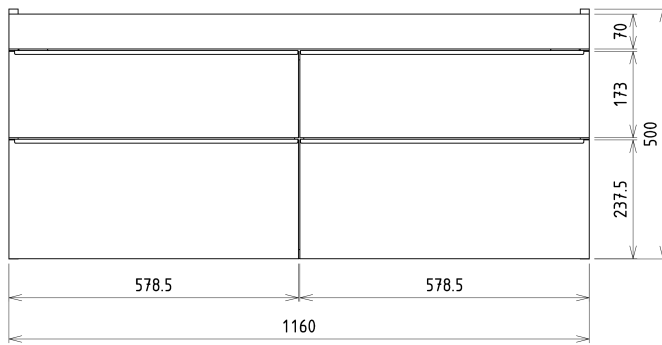

SITIA Double Basin Vanity Unit 116x50x44,2cm, 4 Drawer, oak Alabama

Order code: SI120-2222

Basic information

Brand: Sapho
Series: SITIA

Size

Width: 1160 mm
Height: 500 mm
Depth: 441 mm

Properties

Colour: Brown
Decor: Oak Alabama
Colour options: According to Swatch
Material: MDF/laminate
Installation: Wall-Hung
Type of cabinet: Drawers
Type of washbasin: Double basin
Equipment: Silent and soft closing
Package contains: Handle
Package does not contain: Washbasin
Weight / Piece: 40.0 kg
Warranty: 2 years

Spare parts

Furniture Hinge CAMAR 60x28 (Order code: D-07.091.660.05)

SITIA Double Basin Vanity Unit 116x50x44,2cm, 4
Drawer, oak Alabama

Technical sheet

Installation of drain + hot & cold water pipes