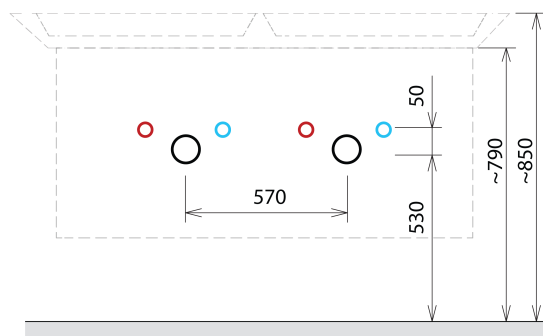

SITIA Double Basin Vanity Unit 116x50x44,2cm, 4 Drawer, oak Alabama

Order code: SI120-2222

Basic information

Brand: Sapho
Series: SITIA

Size

Width: 1160 mm
Height: 500 mm
Depth: 441 mm

Properties

Colour: Brown
Decor: Oak Alabama
Colour options: According to Swatch
Material: MDF/laminate
Installation: Wall-Hung
Type of cabinet: Drawers
Type of washbasin: Double basin
Equipment: Silent and soft closing
Package contains: Handle
Package does not contain: Washbasin
Weight / Piece: 40.0 kg
Warranty: 2 years

Spare parts

Furniture Hinge CAMAR 60x28 (Order code: D-07.091.660.05)

SITIA Double Basin Vanity Unit 116x50x44,2cm, 4
Drawer, oak Alabama

Technical sheet

Installation of drain + hot & cold water pipes