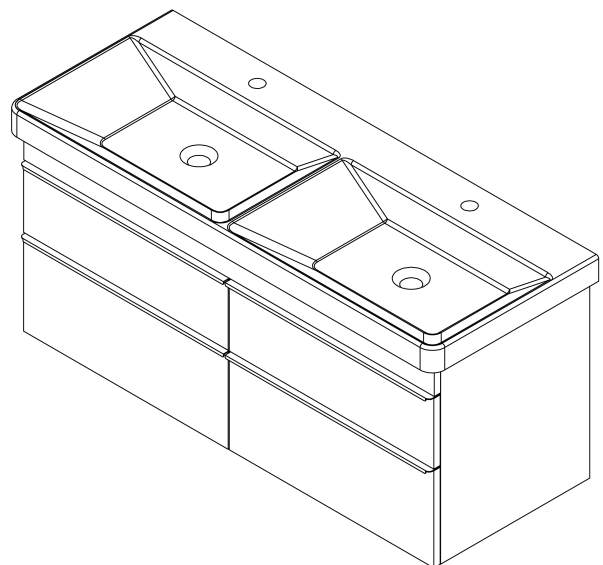

SITIA Double Basin Vanity Unit 116x50x44,2cm, 4 Drawer, oak Alabama

Order code: SI120-2222

Basic information

Brand: Sapho
Series: SITIA

Size

Width: 1160 mm
Height: 500 mm
Depth: 441 mm

Properties

Colour: Brown
Decor: Oak Alabama
Colour options: According to Swatch
Material: MDF/laminate
Installation: Wall-Hung
Type of cabinet: Drawers
Type of washbasin: Double basin
Equipment: Silent and soft closing
Package contains: Handle
Package does not contain: Washbasin
Weight / Piece: 40.0 kg
Warranty: 2 years

Spare parts

Furniture Hinge CAMAR 60x28 (Order code: D-07.091.660.05)

SITIA Double Basin Vanity Unit 116x50x44,2cm, 4
Drawer, oak Alabama

Technical sheet

Installation of drain + hot & cold water pipes