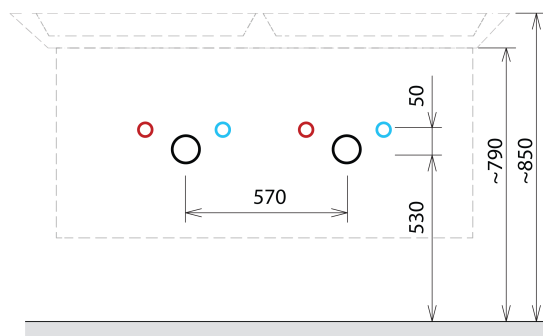

## Size

Width: 1160 mm  
Height: 500 mm  
Depth: 441 mm

## We recommend buy

1 Piece THALIE 120 Ceramic Vanity Unit Washbasin 120x46cm, white (Order code: TH11120)

## Spare parts

Furniture Hinge CAMAR 60x28 (Order code: D-07.091.660.05)

SITIA Double Basin Vanity Unit 116x50x44,2cm, 4  
Drawer, oak Alabama

Technical sheet

Installation of drain + hot & cold water pipes