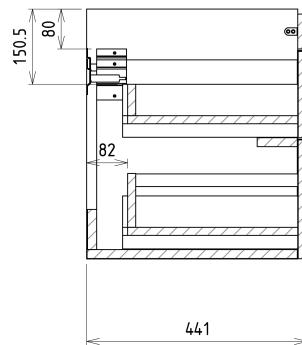

## Size

Width: 1160 mm  
Height: 500 mm  
Depth: 441 mm

## We recommend buy

1 Piece THALIE 120 Ceramic Vanity Unit Washbasin 120x46cm, white (Order code: TH11120)

## Spare parts

Furniture Hinge CAMAR 60x28 (Order code: D-07.091.660.05)

SITIA Double Basin Vanity Unit 116x50x44,2cm, 4  
Drawer, oak Alabama

Technical sheet

Installation of drain + hot & cold water pipes