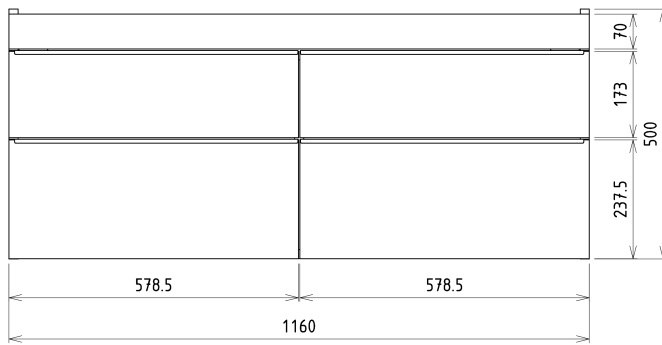

## Size

Width: 1160 mm  
Height: 500 mm  
Depth: 441 mm

## We recommend buy

1 Piece THALIE 120 Ceramic Vanity Unit Washbasin 120x46cm, white (Order code: TH11120)

## Spare parts

Furniture Hinge CAMAR 60x28 (Order code: D-07.091.660.05)

SITIA Double Basin Vanity Unit 116x50x44,2cm, 4  
Drawer, oak Alabama

Technical sheet

Installation of drain + hot & cold water pipes