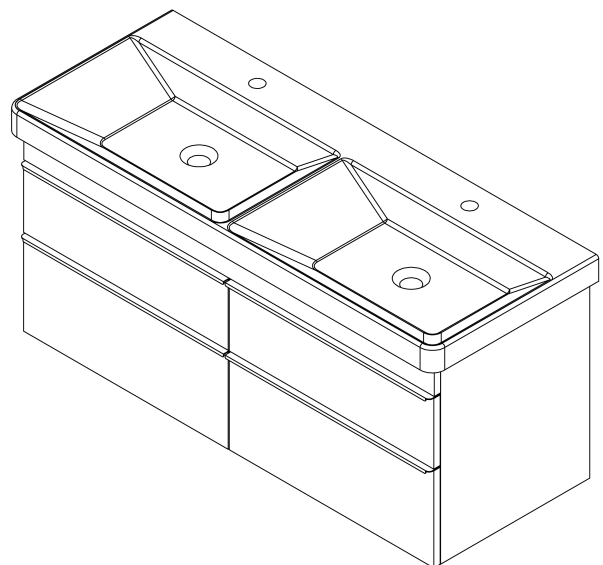

## Size

Width: 1160 mm  
Height: 500 mm  
Depth: 441 mm

## We recommend buy

1 Piece THALIE 120 Ceramic Vanity Unit Washbasin 120x46cm, white (Order code: TH11120)

## Spare parts

Furniture Hinge CAMAR 60x28 (Order code: D-07.091.660.05)

SITIA Double Basin Vanity Unit 116x50x44,2cm, 4  
Drawer, oak Alabama

Technical sheet

Installation of drain + hot & cold water pipes