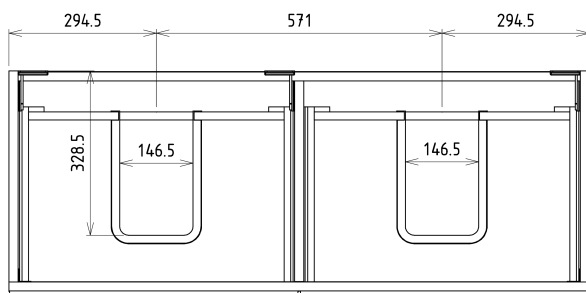

## Size

Width: 1160 mm  
Height: 500 mm  
Depth: 441 mm

## We recommend buy

1 Piece THALIE 120 Ceramic Vanity Unit Washbasin 120x46cm, white (Order code: TH11120)

## Spare parts

Furniture Hinge CAMAR 60x28 (Order code: D-07.091.660.05)

SITIA Double Basin Vanity Unit 116x50x44,2cm, 4  
Drawer, oak Alabama

Technical sheet

Installation of drain + hot & cold water pipes