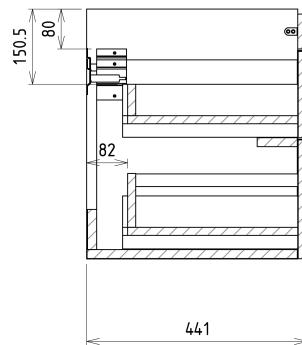

SITIA Double Basin Vanity Unit 116x50x44,2cm, 4 Drawer, oak Alabama

Order code: SI120-2222

Basic information

Brand: Sapho
Series: SITIA

Size

Width: 1160 mm
Height: 500 mm
Depth: 441 mm

Properties

Colour: Brown
Decor: Oak Alabama
Colour options: According to Swatch
Material: MDF/laminate
Installation: Wall-Hung
Type of cabinet: Drawers
Type of washbasin: Double basin
Equipment: Silent and soft closing
Package contains: Handle
Package does not contain: Washbasin
Weight / Piece: 40.0 kg
Warranty: 2 years

We recommend buy

1 Piece THALIE 120 Ceramic Vanity Unit Washbasin 120x46cm, white (Order code: TH11120)

Spare parts

Furniture Hinge CAMAR 60x28 (Order code: D-07.091.660.05)

SITIA Double Basin Vanity Unit 116x50x44,2cm, 4
Drawer, oak Alabama

Technical sheet

Installation of drain + hot & cold water pipes