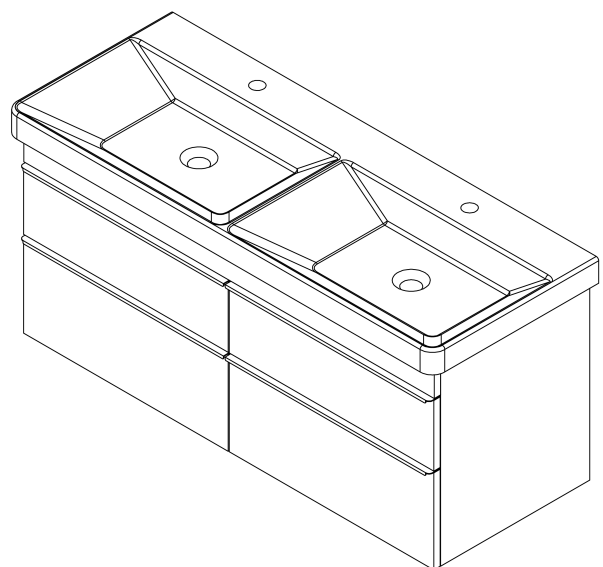

SITIA Double Basin Vanity Unit 116x50x44,2cm, 4
Drawer, oak Alabama

Technical sheet

Installation of drain + hot & cold water pipes