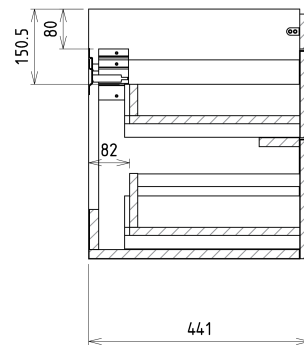

SITIA Double Basin Vanity Unit 116x50x44,2cm, 4 Drawer, oak Alabama

Order code: SI120-2222

Basic information

Brand: Sapho
Series: SITIA

Size

Width: 1160 mm
Height: 500 mm
Depth: 441 mm

Properties

Colour: Brown
Decor: Oak Alabama
Colour options: According to Swatch
Material: MDF/laminate
Installation: Wall-Hung
Type of cabinet: Drawers
Type of washbasin: Double basin
Equipment: Silent and soft closing
Package contains: Handle
Package does not contain: Washbasin
Weight / Piece: 40.0 kg
Warranty: 2 years

We recommend buy

1 Piece THALIE 120 Ceramic Vanity Unit Washbasin 120x46cm, white (Order code: TH11120)

Spare parts

Furniture Hinge CAMAR 60x28 (Order code: D-07.091.660.05)

SITIA Double Basin Vanity Unit 116x50x44,2cm, 4
Drawer, oak Alabama

Technical sheet

Installation of drain + hot & cold water pipes