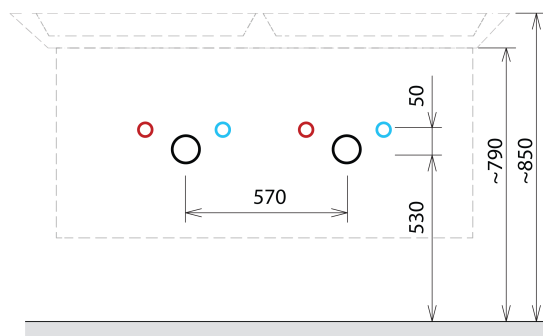

SITIA Double Basin Vanity Unit 116x50x44,2cm, 4 Drawer, oak Alabama

Order code: SI120-2222

Basic information

Brand: Sapho
Series: SITIA

Size

Width: 1160 mm
Height: 500 mm
Depth: 441 mm

Properties

Colour: Brown
Decor: Oak Alabama
Colour options: According to Swatch
Material: MDF/laminate
Installation: Wall-Hung
Type of cabinet: Drawers
Type of washbasin: Double basin
Equipment: Silent and soft closing
Package contains: Handle
Package does not contain: Washbasin
Weight / Piece: 40.0 kg
Warranty: 2 years

We recommend buy

1 Piece THALIE 120 Ceramic Vanity Unit Washbasin 120x46cm, white (Order code: TH11120)

Spare parts

Furniture Hinge CAMAR 60x28 (Order code: D-07.091.660.05)

SITIA Double Basin Vanity Unit 116x50x44,2cm, 4
Drawer, oak Alabama

Technical sheet

Installation of drain + hot & cold water pipes