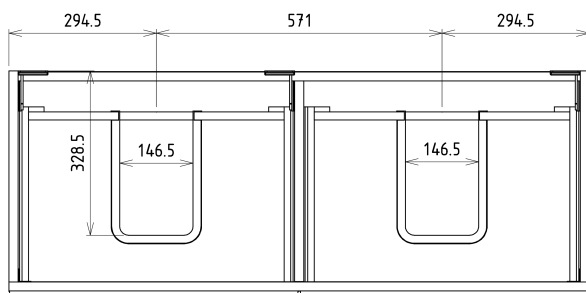

SITIA Double Basin Vanity Unit 116x50x44,2cm, 4 Drawer, oak Alabama

Order code: SI120-2222

Basic information

Brand: Sapho
Series: SITIA

Size

Width: 1160 mm
Height: 500 mm
Depth: 441 mm

Properties

Colour: Brown
Decor: Oak Alabama
Colour options: According to Swatch
Material: MDF/laminate
Installation: Wall-Hung
Type of cabinet: Drawers
Type of washbasin: Double basin
Equipment: Silent and soft closing
Package contains: Handle
Package does not contain: Washbasin
Weight / Piece: 40.0 kg
Warranty: 2 years

We recommend buy

1 Piece THALIE 120 Ceramic Vanity Unit Washbasin 120x46cm, white (Order code: TH11120)

Spare parts

Furniture Hinge CAMAR 60x28 (Order code: D-07.091.660.05)

SITIA Double Basin Vanity Unit 116x50x44,2cm, 4
Drawer, oak Alabama

Technical sheet

Installation of drain + hot & cold water pipes