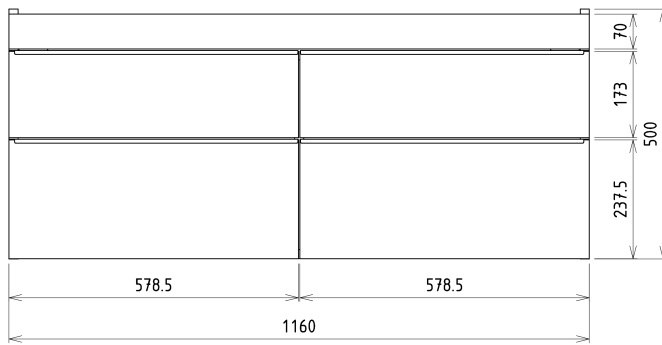

SITIA Double Basin Vanity Unit 116x50x44,2cm, 4
Drawer, oak Alabama

Technical sheet

Installation of drain + hot & cold water pipes