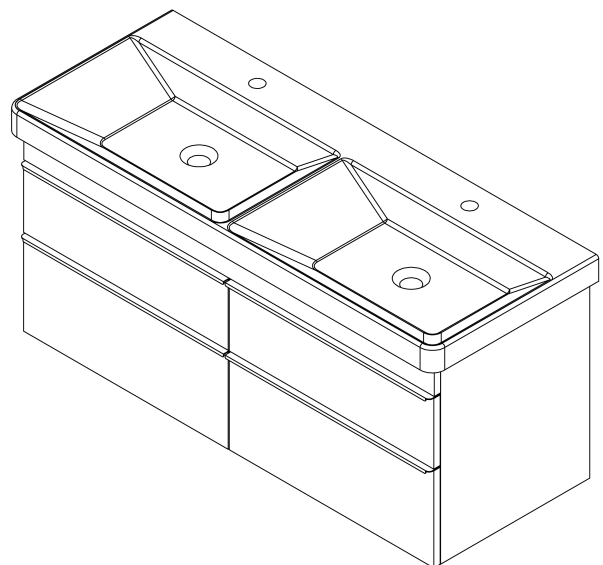

SITIA Double Basin Vanity Unit 116x50x44,2cm, 4
Drawer, oak Alabama

Technical sheet

Installation of drain + hot & cold water pipes