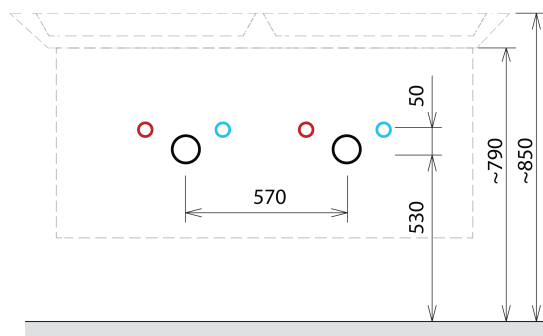

SITIA Double Basin Vanity Unit 116x50x44,2cm, 4 Drawer, oak Alabama

Order code: SI120-2222

Basic information

Brand: Sapho
Series: SITIA

Size

Width: 1160 mm
Height: 500 mm
Depth: 441 mm

Properties

Colour: Brown
Decor: Oak Alabama
Colour options: According to Swatch
Material: MDF/laminate
Installation: Wall-Hung
Type of cabinet: Drawers
Type of washbasin: Double basin
Equipment: Silent and soft closing
Package contains: Handle
Package does not contain: Washbasin
Weight / Piece: 40.0 kg
Warranty: 2 years

We recommend buy

1 Piece THALIE 120 Ceramic Vanity Unit Washbasin 120x46cm, white (Order code: TH11120)

Spare parts

Furniture Hinge CAMAR 60x28 (Order code: D-07.091.660.05)

SITIA Double Basin Vanity Unit 116x50x44,2cm, 4
 Drawer, oak Alabama

Technical sheet

Installation of drain + hot & cold water pipes