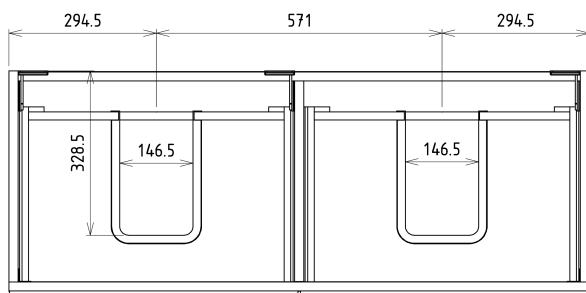

SITIA Double Basin Vanity Unit 116x50x44,2cm, 4 Drawer, oak Alabama

Order code: SI120-2222

Basic information

Brand: Sapho
Series: SITIA

Size

Width: 1160 mm
Height: 500 mm
Depth: 441 mm

Properties

Colour: Brown
Decor: Oak Alabama
Colour options: According to Swatch
Material: MDF/laminate
Installation: Wall-Hung
Type of cabinet: Drawers
Type of washbasin: Double basin
Equipment: Silent and soft closing
Package contains: Handle
Package does not contain: Washbasin
Weight / Piece: 40.0 kg
Warranty: 2 years

We recommend buy

1 Piece THALIE 120 Ceramic Vanity Unit Washbasin 120x46cm, white (Order code: TH11120)

Spare parts

Furniture Hinge CAMAR 60x28 (Order code: D-07.091.660.05)

SITIA Double Basin Vanity Unit 116x50x44,2cm, 4
 Drawer, oak Alabama

Technical sheet

Installation of drain + hot & cold water pipes