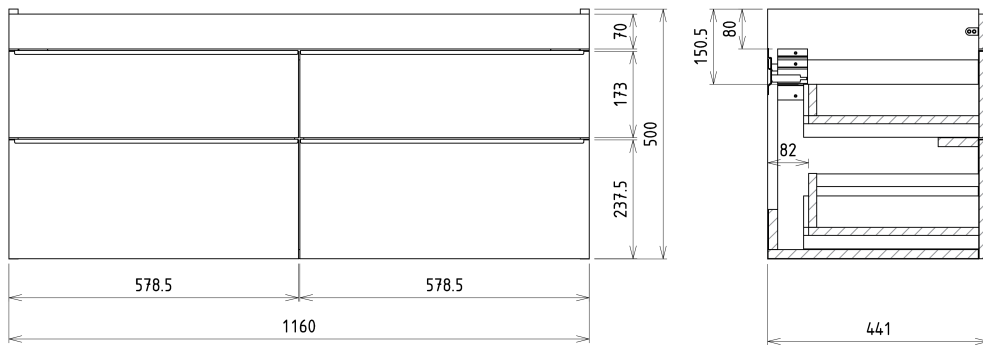

SITIA Double Basin Vanity Unit 116x50x44,2cm, 4 Drawer, oak Alabama

Order code: SI120-2222

Basic information

Brand: Sapho
Series: SITIA

Size

Width: 1160 mm
Height: 500 mm
Depth: 441 mm

Properties

Colour: Brown
Decor: Oak Alabama
Colour options: According to Swatch
Material: MDF/laminate
Installation: Wall-Hung
Type of cabinet: Drawers
Type of washbasin: Double basin
Equipment: Silent and soft closing
Package contains: Handle
Package does not contain: Washbasin
Weight / Piece: 40.0 kg
Warranty: 2 years

We recommend buy

1 Piece THALIE 120 Ceramic Vanity Unit Washbasin 120x46cm, white (Order code: TH11120)

Spare parts

Furniture Hinge CAMAR 60x28 (Order code: D-07.091.660.05)

SITIA Double Basin Vanity Unit 116x50x44,2cm, 4
 Drawer, oak Alabama

Technical sheet

Installation of drain + hot & cold water pipes