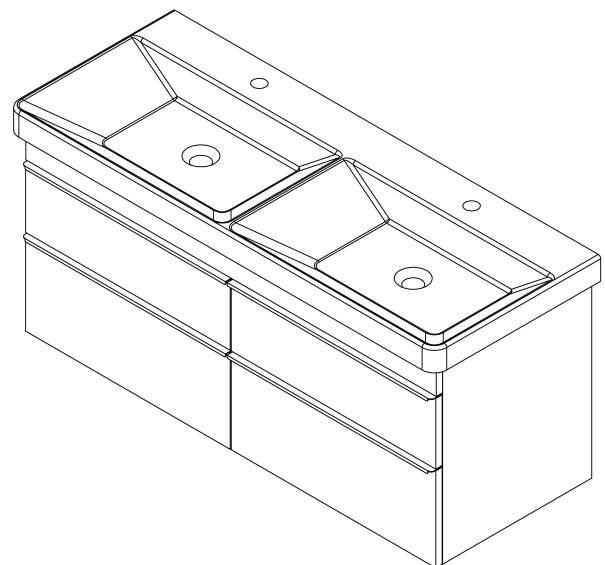

SITIA Double Basin Vanity Unit 116x50x44,2cm, 4
Drawer, oak Alabama

Technical sheet

Installation of drain + hot & cold water pipes