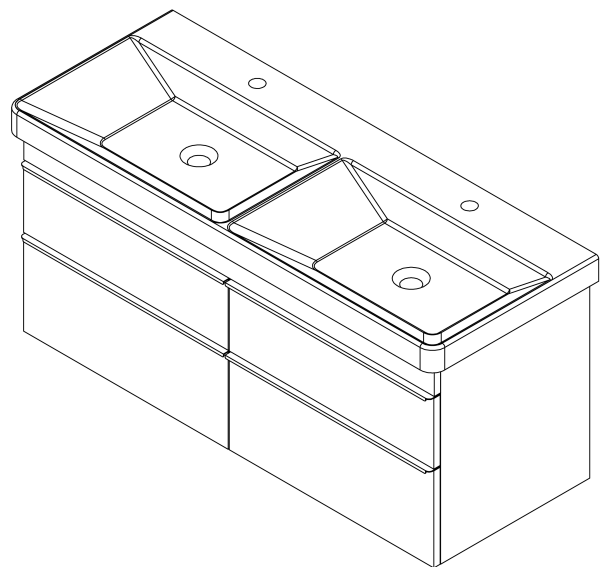

SITIA Double Basin Vanity Unit 116x50x44,2cm, 4 Drawer, Pine Rustic

Order code: SI120-1616

Basic information

Brand: Sapho

Series: SITIA

Size

Width: 1160 mm

Height: 500 mm

Depth: 441 mm

Properties

Colour: Brown

Decor: pine rustic

Colour options: According to Swatch

Material: MDF/laminate

Installation: Wall-Hung

Type of cabinet: Drawers

Type of washbasin: Double basin

Equipment: Silent and soft closing

Package contains: Handle

Package does not contain: Washbasin

Weight / Piece: 40.0 kg

Warranty: 2 years

We recommend buy

1 Piece THALIE 120 Ceramic Vanity Unit Washbasin 120x46cm, white (Order code: TH11120)

Spare parts

Furniture Hinge CAMAR 60x28 (Order code: D-07.091.660.05)

SITIA Double Basin Vanity Unit 116x50x44,2cm, 4 Drawer, Pine Rustic

Technical sheet

Installation of drain + hot & cold water pipes