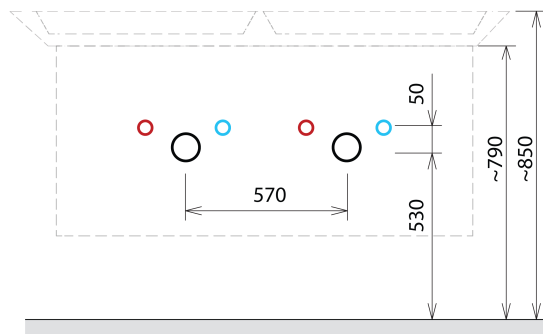

SITIA Double Basin Vanity Unit 116x50x44,2cm, 4 Drawer, Pine Rustic

Order code: SI120-1616

Basic information

Brand: Sapho

Series: SITIA

Size

Width: 1160 mm

Height: 500 mm

Depth: 441 mm

Properties

Colour: Brown

Decor: pine rustic

Colour options: According to Swatch

Material: MDF/laminate

Installation: Wall-Hung

Type of cabinet: Drawers

Type of washbasin: Double basin

Equipment: Silent and soft closing

Package contains: Handle

Package does not contain: Washbasin

Weight / Piece: 40.0 kg

Warranty: 2 years

We recommend buy

1 Piece THALIE 120 Ceramic Vanity Unit Washbasin 120x46cm, white (Order code: TH11120)

Spare parts

Furniture Hinge CAMAR 60x28 (Order code: D-07.091.660.05)

SITIA Double Basin Vanity Unit 116x50x44,2cm, 4 Drawer, Pine Rustic

Technical sheet

Installation of drain + hot & cold water pipes