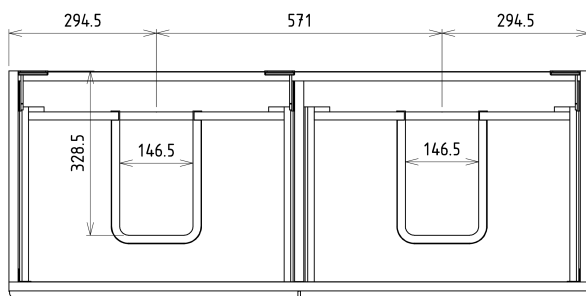

SITIA Double Basin Vanity Unit 116x50x44,2cm, 4 Drawer, Pine Rustic

Order code: SI120-1616

Basic information

Brand: Sapho

Series: SITIA

Size

Width: 1160 mm

Height: 500 mm

Depth: 441 mm

Properties

Colour: Brown

Decor: pine rustic

Colour options: According to Swatch

Material: MDF/laminate

Installation: Wall-Hung

Type of cabinet: Drawers

Type of washbasin: Double basin

Equipment: Silent and soft closing

Package contains: Handle

Package does not contain: Washbasin

Weight / Piece: 40.0 kg

Warranty: 2 years

We recommend buy

1 Piece THALIE 120 Ceramic Vanity Unit Washbasin 120x46cm, white (Order code: TH11120)

Spare parts

Furniture Hinge CAMAR 60x28 (Order code: D-07.091.660.05)

SITIA Double Basin Vanity Unit 116x50x44,2cm, 4 Drawer, Pine Rustic

Technical sheet

Installation of drain + hot & cold water pipes