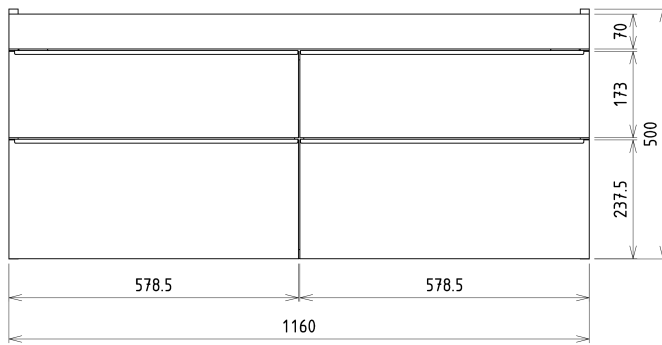

SITIA Double Basin Vanity Unit 116x50x44,2cm, 4 Drawer, Pine Rustic

Order code: SI120-1616

Basic information

Brand: Sapho

Series: SITIA

Size

Width: 1160 mm

Height: 500 mm

Depth: 441 mm

Properties

Colour: Brown

Decor: pine rustic

Colour options: According to Swatch

Material: MDF/laminate

Installation: Wall-Hung

Type of cabinet: Drawers

Type of washbasin: Double basin

Equipment: Silent and soft closing

Package contains: Handle

Package does not contain: Washbasin

Weight / Piece: 40.0 kg

Warranty: 2 years

We recommend buy

1 Piece THALIE 120 Ceramic Vanity Unit Washbasin 120x46cm, white (Order code: TH11120)

Spare parts

Furniture Hinge CAMAR 60x28 (Order code: D-07.091.660.05)

SITIA Double Basin Vanity Unit 116x50x44,2cm, 4 Drawer, Pine Rustic

Technical sheet

Installation of drain + hot & cold water pipes