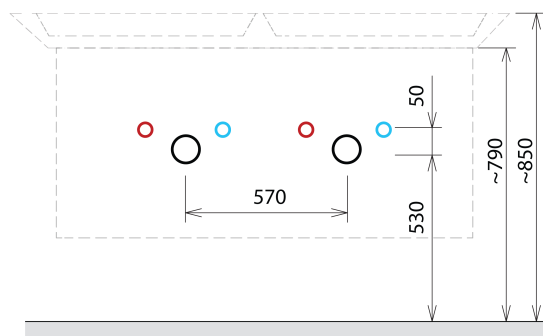

SITIA Double Basin Vanity Unit 116x50x44,2cm, 4 Drawer, Pine Rustic

Order code: SI120-1616

Basic information

Brand: Sapho

Series: SITIA

Size

Width: 1160 mm

Height: 500 mm

Depth: 441 mm

Properties

Colour: Brown

Decor: pine rustic

Colour options: According to Swatch

Material: MDF/laminate

Installation: Wall-Hung

Type of cabinet: Drawers

Type of washbasin: Double basin

Equipment: Silent and soft closing

Package contains: Handle

Package does not contain: Washbasin

Weight / Piece: 40.0 kg

Warranty: 2 years

We recommend buy

1 Piece THALIE 120 Ceramic Vanity Unit Washbasin 120x46cm, white (Order code: TH11120)

Spare parts

Furniture Hinge CAMAR 60x28 (Order code: D-07.091.660.05)

SITIA Double Basin Vanity Unit 116x50x44,2cm, 4 Drawer, Pine Rustic

Technical sheet

Installation of drain + hot & cold water pipes