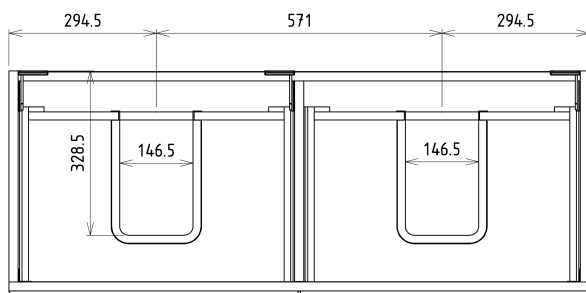

SITIA Double Basin Vanity Unit 116x50x44,2cm, 4 Drawer, Pine Rustic

Order code: SI120-1616

Basic information

Brand: Sapho

Series: SITIA

Size

Width: 1160 mm

Height: 500 mm

Depth: 441 mm

Properties

Colour: Brown

Decor: pine rustic

Colour options: According to Swatch

Material: MDF/laminate

Installation: Wall-Hung

Type of cabinet: Drawers

Type of washbasin: Double basin

Equipment: Silent and soft closing

Package contains: Handle

Package does not contain: Washbasin

Weight / Piece: 40.0 kg

Warranty: 2 years

We recommend buy

1 Piece THALIE 120 Ceramic Vanity Unit Washbasin 120x46cm, white (Order code: TH11120)

Spare parts

Furniture Hinge CAMAR 60x28 (Order code: D-07.091.660.05)

SITIA Double Basin Vanity Unit 116x50x44,2cm, 4 Drawer, Pine Rustic

Technical sheet

Installation of drain + hot & cold water pipes