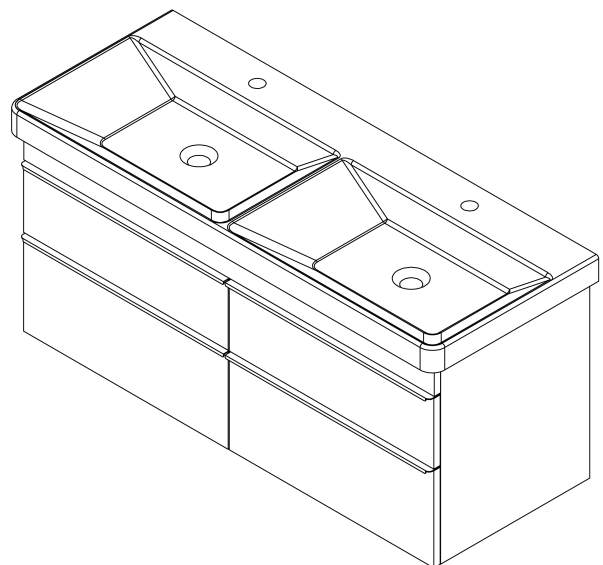

SITIA Double Basin Vanity Unit 116x50x44,2cm, 4 Drawer, Pine Rustic

Order code: SI120-1616

Basic information

Brand: Sapho

Series: SITIA

Size

Width: 1160 mm

Height: 500 mm

Depth: 441 mm

Properties

Colour: Brown

Decor: pine rustic

Colour options: According to Swatch

Material: MDF/laminate

Installation: Wall-Hung

Type of cabinet: Drawers

Type of washbasin: Double basin

Equipment: Silent and soft closing

Package contains: Handle

Package does not contain: Washbasin

Weight / Piece: 40.0 kg

Warranty: 2 years

We recommend buy

1 Piece THALIE 120 Ceramic Vanity Unit Washbasin 120x46cm, white (Order code: TH11120)

Spare parts

Furniture Hinge CAMAR 60x28 (Order code: D-07.091.660.05)

SITIA Double Basin Vanity Unit 116x50x44,2cm, 4 Drawer, Pine Rustic

Technical sheet

Installation of drain + hot & cold water pipes