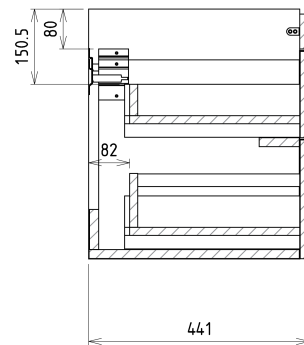

SITIA Double Basin Vanity Unit 116x50x44,2cm, 4 Drawer, Pine Rustic

Order code: SI120-1616

Basic information

Brand: Sapho

Series: SITIA

Size

Width: 1160 mm

Height: 500 mm

Depth: 441 mm

Properties

Colour: Brown

Decor: pine rustic

Colour options: According to Swatch

Material: MDF/laminate

Installation: Wall-Hung

Type of cabinet: Drawers

Type of washbasin: Double basin

Equipment: Silent and soft closing

Package contains: Handle

Package does not contain: Washbasin

Weight / Piece: 40.0 kg

Warranty: 2 years

We recommend buy

1 Piece THALIE 120 Ceramic Vanity Unit Washbasin 120x46cm, white (Order code: TH11120)

Spare parts

Furniture Hinge CAMAR 60x28 (Order code: D-07.091.660.05)

SITIA Double Basin Vanity Unit 116x50x44,2cm, 4 Drawer, Pine Rustic

Technical sheet

Installation of drain + hot & cold water pipes