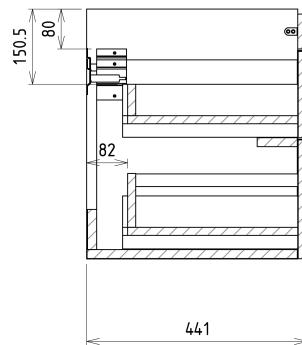

SITIA Double Basin Vanity Unit 116x50x44,2cm, 4 Drawer, Pine Rustic

Order code: SI120-1616

Basic information

Brand: Sapho

Series: SITIA

Size

Width: 1160 mm

Height: 500 mm

Depth: 441 mm

Properties

Colour: Brown

Decor: pine rustic

Colour options: According to Swatch

Material: MDF/laminate

Installation: Wall-Hung

Type of cabinet: Drawers

Type of washbasin: Double basin

Equipment: Silent and soft closing

Package contains: Handle

Package does not contain: Washbasin

Weight / Piece: 40.0 kg

Warranty: 2 years

We recommend buy

1 Piece THALIE 120 Ceramic Vanity Unit Washbasin 120x46cm, white (Order code: TH11120)

Spare parts

Furniture Hinge CAMAR 60x28 (Order code: D-07.091.660.05)

SITIA Double Basin Vanity Unit 116x50x44,2cm, 4 Drawer, Pine Rustic

Technical sheet

Installation of drain + hot & cold water pipes