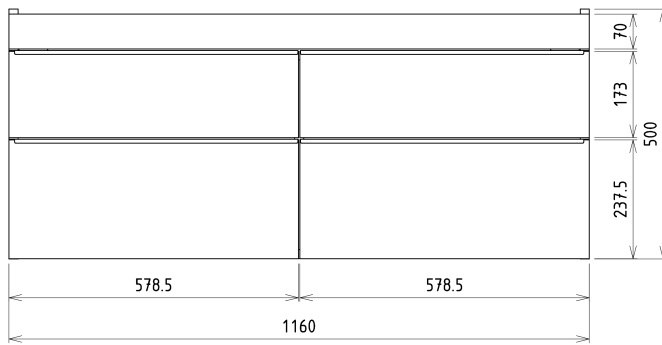

## SITIA Double Basin Vanity Unit 116x50x44,2cm, 4 Drawer, silver oak

Order code: SI120-1111

### Size

Width: 1160 mm  
Height: 500 mm  
Depth: 441 mm

## We recommend buy

1 Piece THALIE 120 Ceramic Vanity Unit Washbasin 120x46cm, white (Order code: TH11120)

## Spare parts

Furniture Hinge CAMAR 60x28 (Order code: D-07.091.660.05)

SITIA Double Basin Vanity Unit 116x50x44,2cm, 4  
Drawer, silver oak

Technical sheet

Installation of drain + hot & cold water pipes