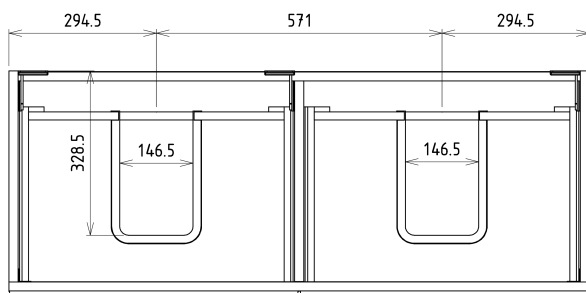

### Size

Width: 1160 mm  
Height: 500 mm  
Depth: 441 mm

## We recommend buy

1 Piece THALIE 120 Ceramic Vanity Unit Washbasin 120x46cm, white (Order code: TH11120)

## Spare parts

Furniture Hinge CAMAR 60x28 (Order code: D-07.091.660.05)

SITIA Double Basin Vanity Unit 116x50x44,2cm, 4  
Drawer, silver oak

Technical sheet

Installation of drain + hot & cold water pipes