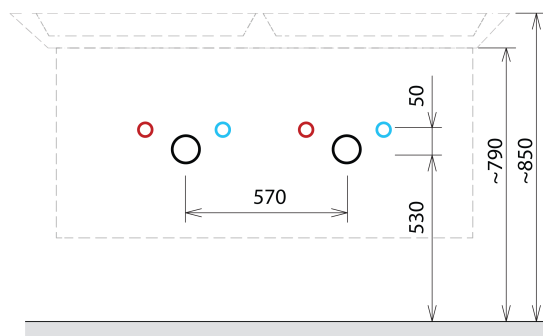

### Size

Width: 1160 mm  
Height: 500 mm  
Depth: 441 mm

## We recommend buy

1 Piece THALIE 120 Ceramic Vanity Unit Washbasin 120x46cm, white (Order code: TH11120)

## Spare parts

Furniture Hinge CAMAR 60x28 (Order code: D-07.091.660.05)

SITIA Double Basin Vanity Unit 116x50x44,2cm, 4  
Drawer, silver oak

Technical sheet

Installation of drain + hot & cold water pipes