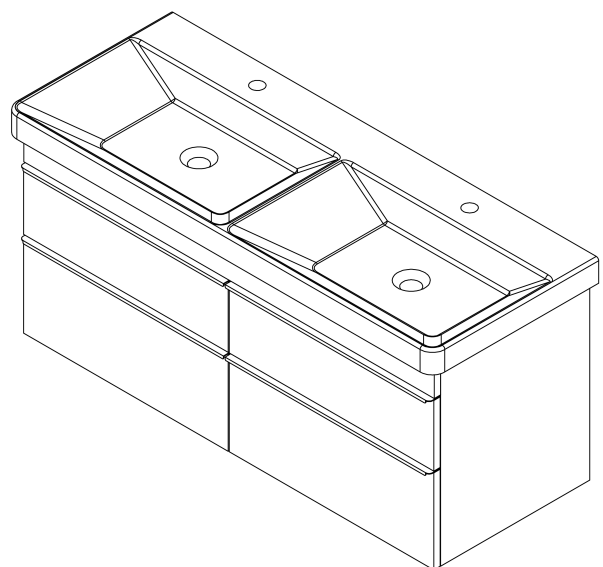

### Size

Width: 1160 mm  
Height: 500 mm  
Depth: 441 mm

## We recommend buy

1 Piece THALIE 120 Ceramic Vanity Unit Washbasin 120x46cm, white (Order code: TH11120)

## Spare parts

Furniture Hinge CAMAR 60x28 (Order code: D-07.091.660.05)

SITIA Double Basin Vanity Unit 116x50x44,2cm, 4  
Drawer, silver oak

Technical sheet

Installation of drain + hot & cold water pipes