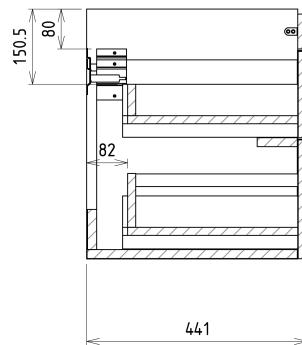

### Size

Width: 1160 mm  
Height: 500 mm  
Depth: 441 mm

## We recommend buy

1 Piece THALIE 120 Ceramic Vanity Unit Washbasin 120x46cm, white (Order code: TH11120)

## Spare parts

Furniture Hinge CAMAR 60x28 (Order code: D-07.091.660.05)

SITIA Double Basin Vanity Unit 116x50x44,2cm, 4  
Drawer, silver oak

Technical sheet

Installation of drain + hot & cold water pipes