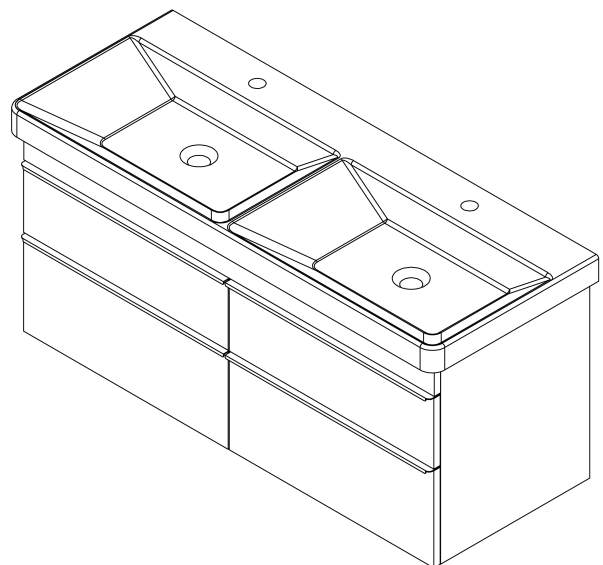

SITIA Double Basin Vanity Unit 116x50x44,2cm, 4 Drawer, silver oak

Technical sheet

Installation of drain + hot & cold water pipes