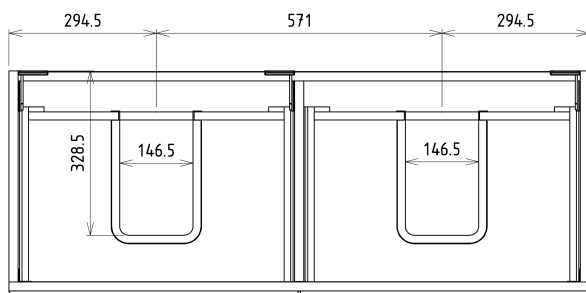

SITIA Double Basin Vanity Unit 116x50x44,2cm, 4 Drawer, silver oak

Technical sheet

Installation of drain + hot & cold water pipes