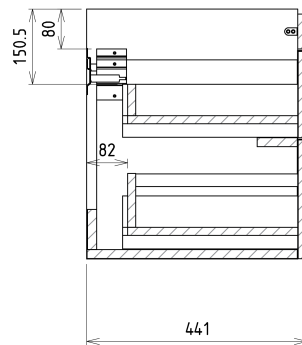

SITIA Double Basin Vanity Unit 116x50x44,2cm, 4 Drawer, silver oak

Technical sheet

Installation of drain + hot & cold water pipes