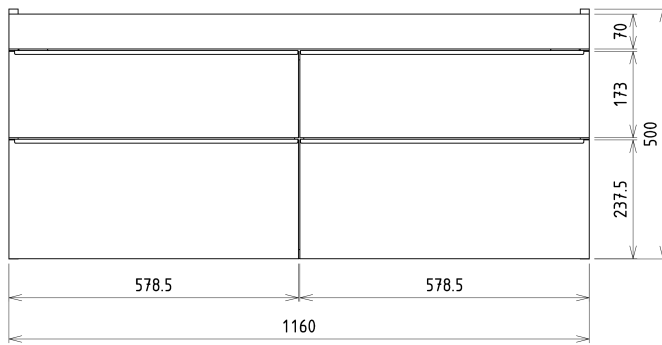

SITIA Double Basin Vanity Unit 116x50x44,2cm, 4 Drawer, silver oak

Technical sheet

Installation of drain + hot & cold water pipes