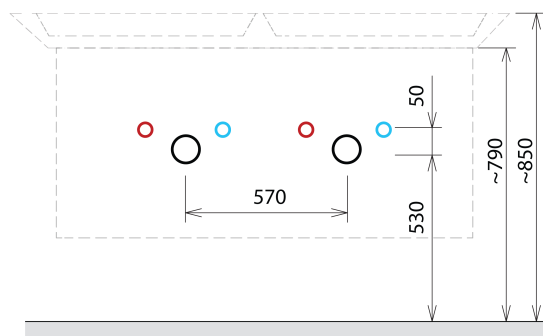

SITIA Double Basin Vanity Unit 116x50x44,2cm, 4 Drawer, silver oak

Technical sheet

Installation of drain + hot & cold water pipes