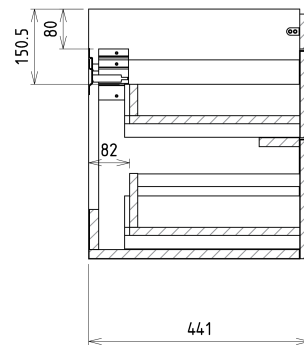

SITIA Double Basin Vanity Unit 116x50x44,2cm, 4 Drawer, white matt

Order code: SI120-3131

Basic information

Brand: Sapho
Series: SITIA

Size

Width: 1160 mm
Height: 500 mm
Depth: 441 mm

Properties

Colour: White matt
Colour options: According to Swatch
Material: MDF/laminate
Installation: Wall-Hung
Type of cabinet: Drawers
Type of washbasin: Double basin
Equipment: Silent and soft closing
Package contains: Handle
Package does not contain: Washbasin
Weight / Piece: 40.0 kg
Warranty: 2 years

We recommend buy

1 Piece THALIE 120 Ceramic Vanity Unit Washbasin 120x46cm, white (Order code: TH11120)

Spare parts

Furniture Hinge CAMAR 60x28 (Order code: D-07.091.660.05)

SITIA Double Basin Vanity Unit 116x50x44,2cm, 4 Drawer, white matt

Technical sheet

Installation of drain + hot & cold water pipes