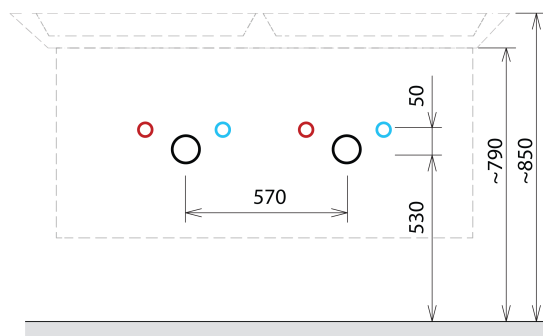

SITIA Double Basin Vanity Unit 116x50x44,2cm, 4 Drawer, white matt

Order code: SI120-3131

Basic information

Brand: Sapho
Series: SITIA

Size

Width: 1160 mm
Height: 500 mm
Depth: 441 mm

Properties

Colour: White matt
Colour options: According to Swatch
Material: MDF/laminate
Installation: Wall-Hung
Type of cabinet: Drawers
Type of washbasin: Double basin
Equipment: Silent and soft closing
Package contains: Handle
Package does not contain: Washbasin
Weight / Piece: 40.0 kg
Warranty: 2 years

We recommend buy

1 Piece THALIE 120 Ceramic Vanity Unit Washbasin 120x46cm, white (Order code: TH11120)

Spare parts

Furniture Hinge CAMAR 60x28 (Order code: D-07.091.660.05)

SITIA Double Basin Vanity Unit 116x50x44,2cm, 4 Drawer, white matt

Technical sheet

Installation of drain + hot & cold water pipes