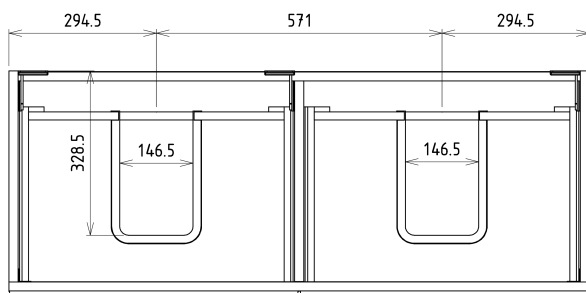

SITIA Double Basin Vanity Unit 116x50x44,2cm, 4 Drawer, white matt

Order code: SI120-3131

Basic information

Brand: Sapho
Series: SITIA

Size

Width: 1160 mm
Height: 500 mm
Depth: 441 mm

Properties

Colour: White matt
Colour options: According to Swatch
Material: MDF/laminate
Installation: Wall-Hung
Type of cabinet: Drawers
Type of washbasin: Double basin
Equipment: Silent and soft closing
Package contains: Handle
Package does not contain: Washbasin
Weight / Piece: 40.0 kg
Warranty: 2 years

We recommend buy

1 Piece THALIE 120 Ceramic Vanity Unit Washbasin 120x46cm, white (Order code: TH11120)

Spare parts

Furniture Hinge CAMAR 60x28 (Order code: D-07.091.660.05)

SITIA Double Basin Vanity Unit 116x50x44,2cm, 4 Drawer, white matt

Technical sheet

Installation of drain + hot & cold water pipes